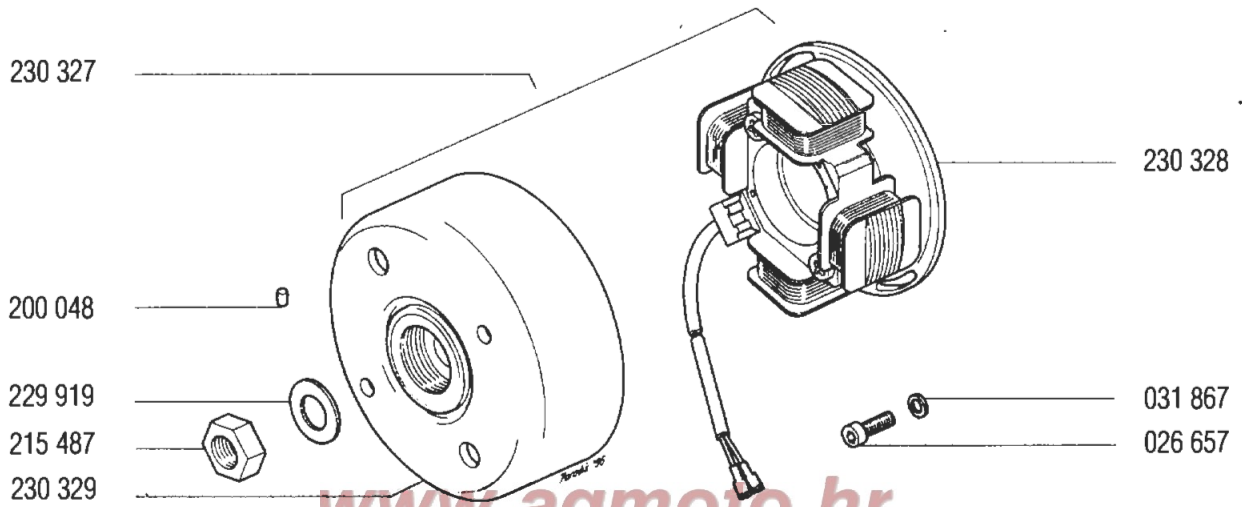

MAGNETO ASSEMBLY

E

www.agmoto.hr
tel 051-584-123