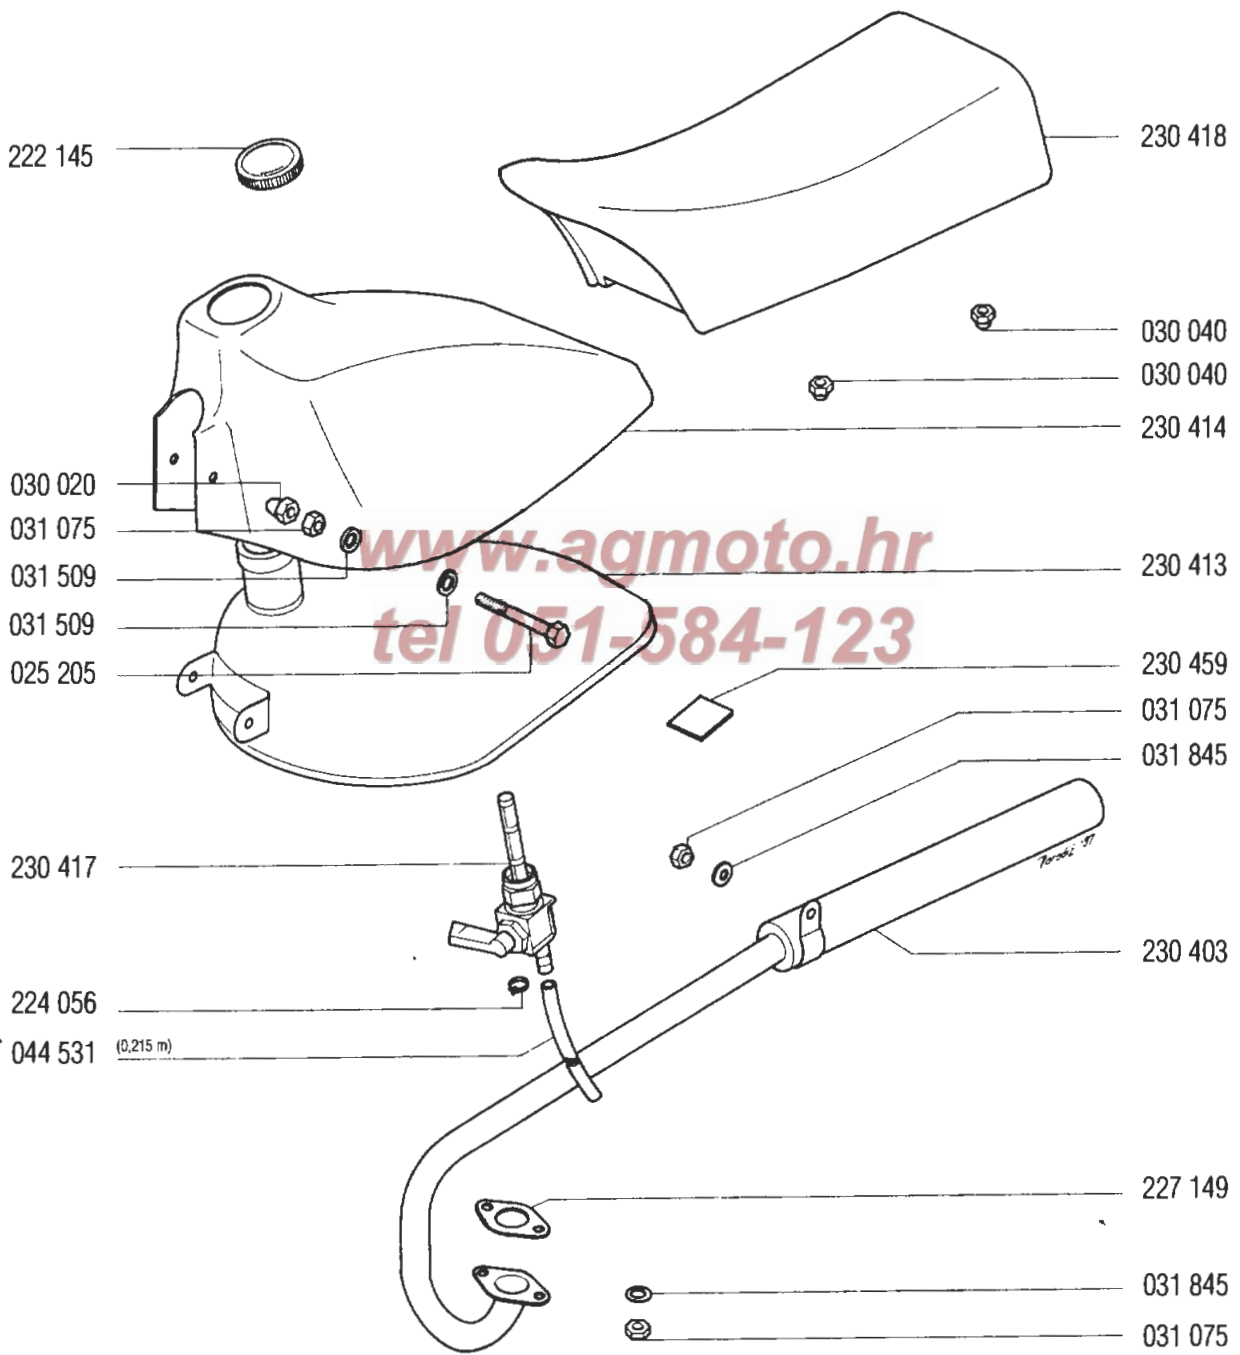

FUEL TANK, SEAT, EXHAUST SYSTEM

G