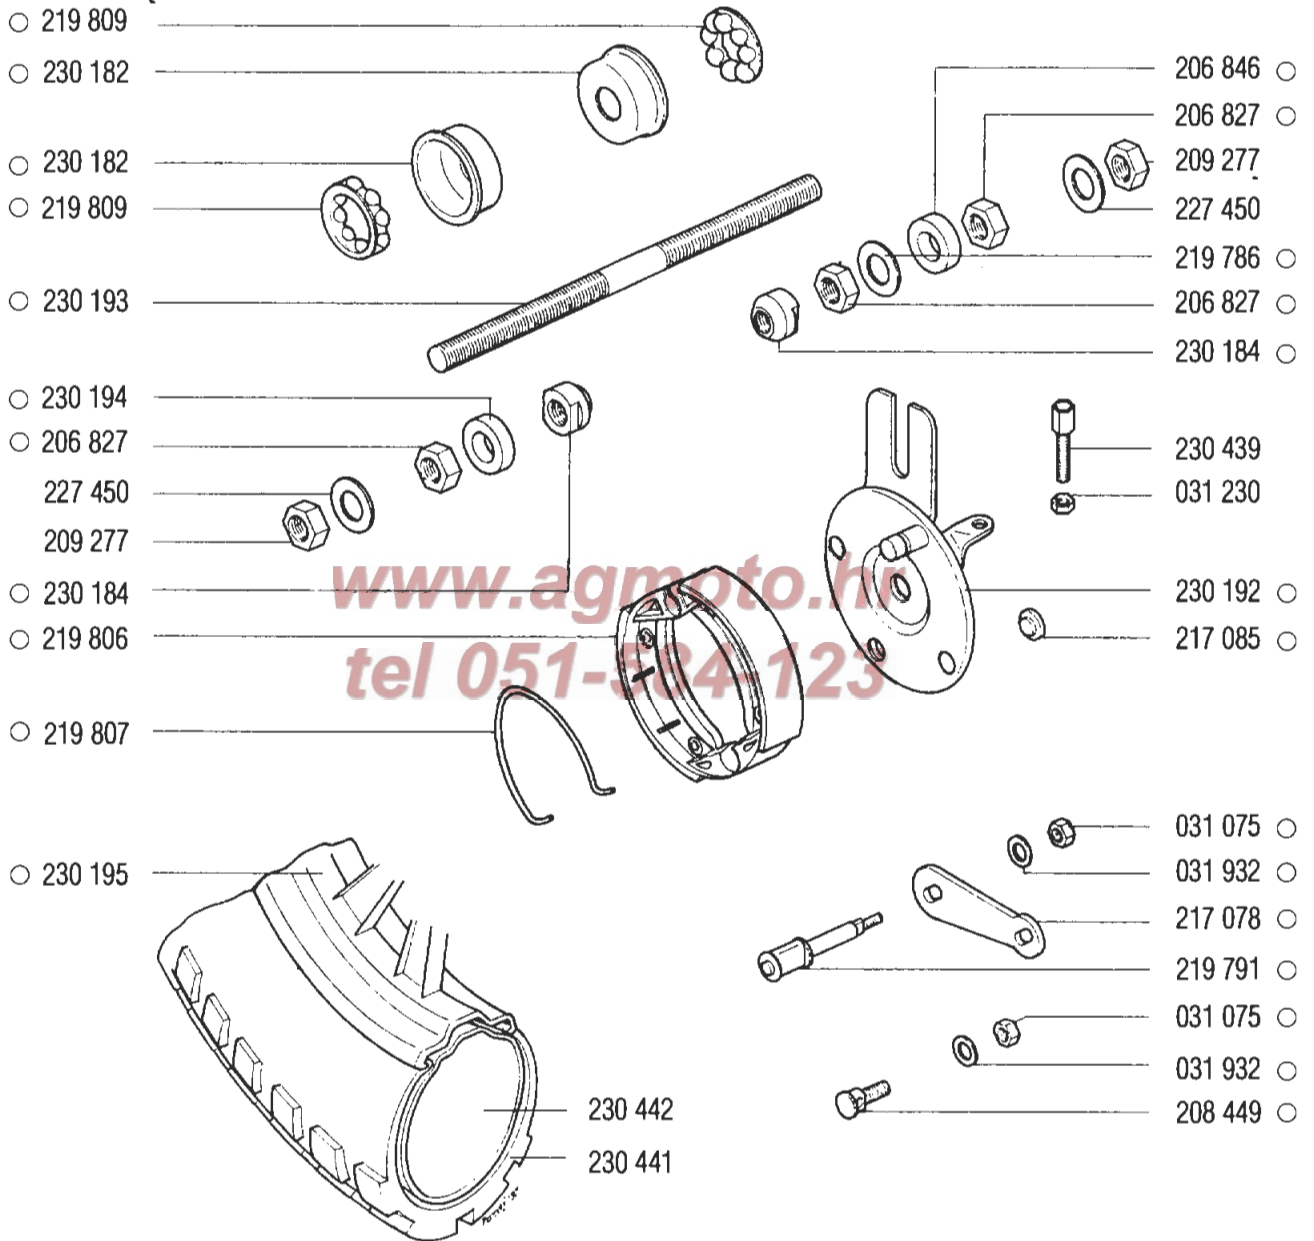

FRONT MAGWHEEL - m. 1

L

● 230 405