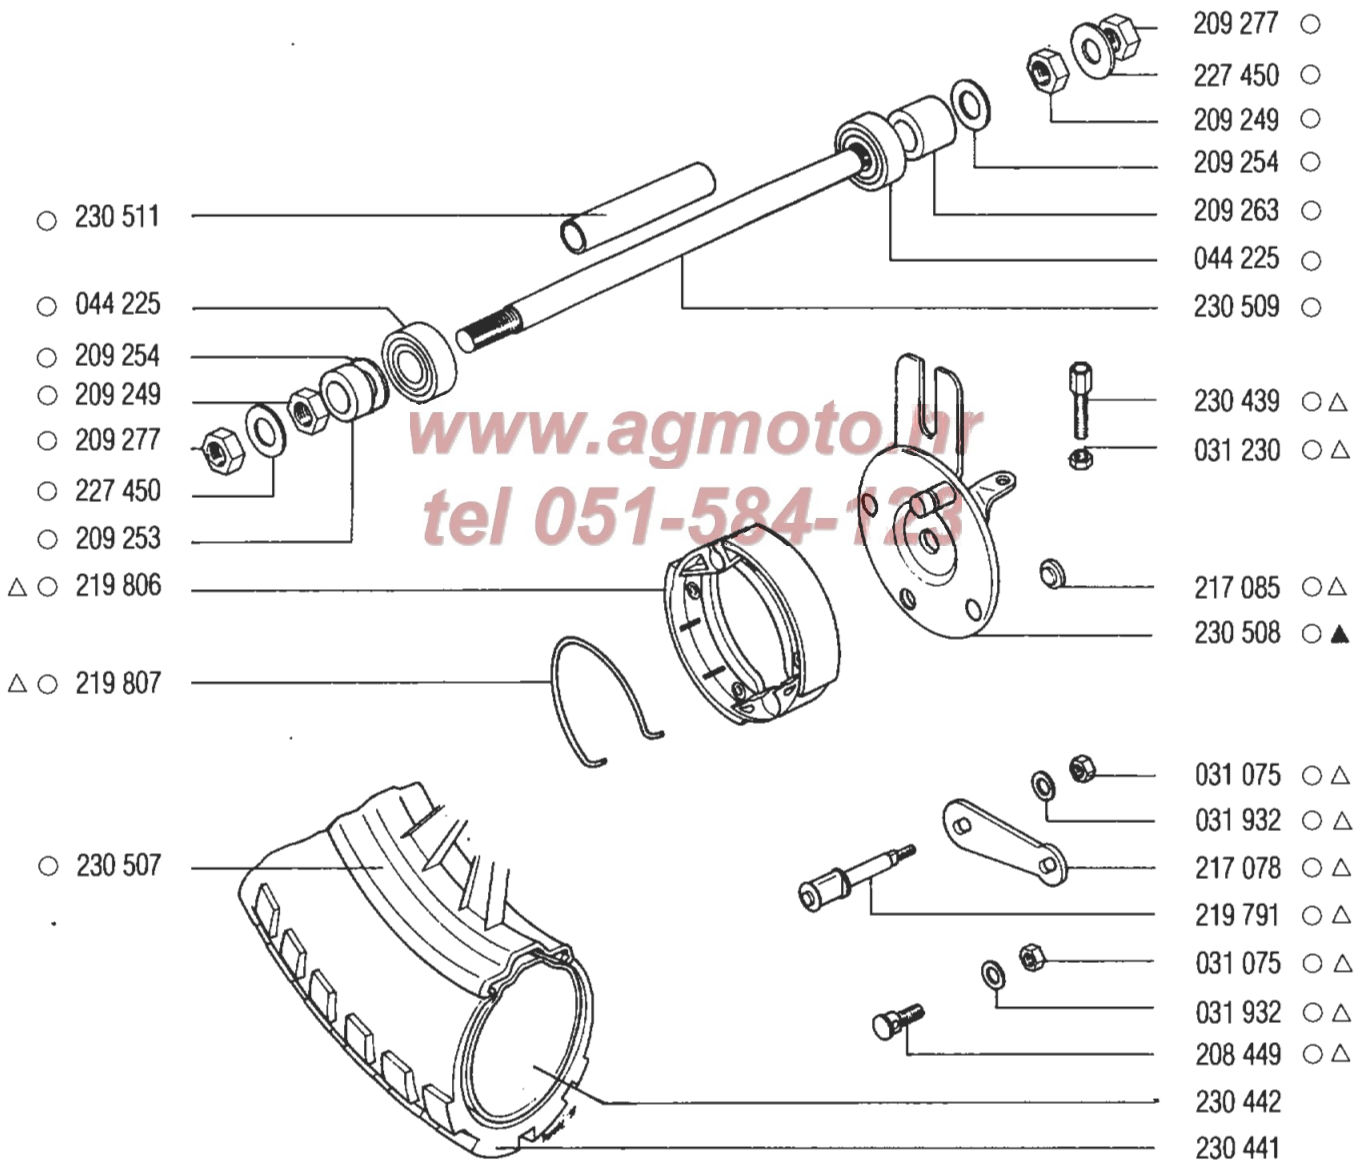

FRONT MAGWHEEL - m. 2

L

● 230 517