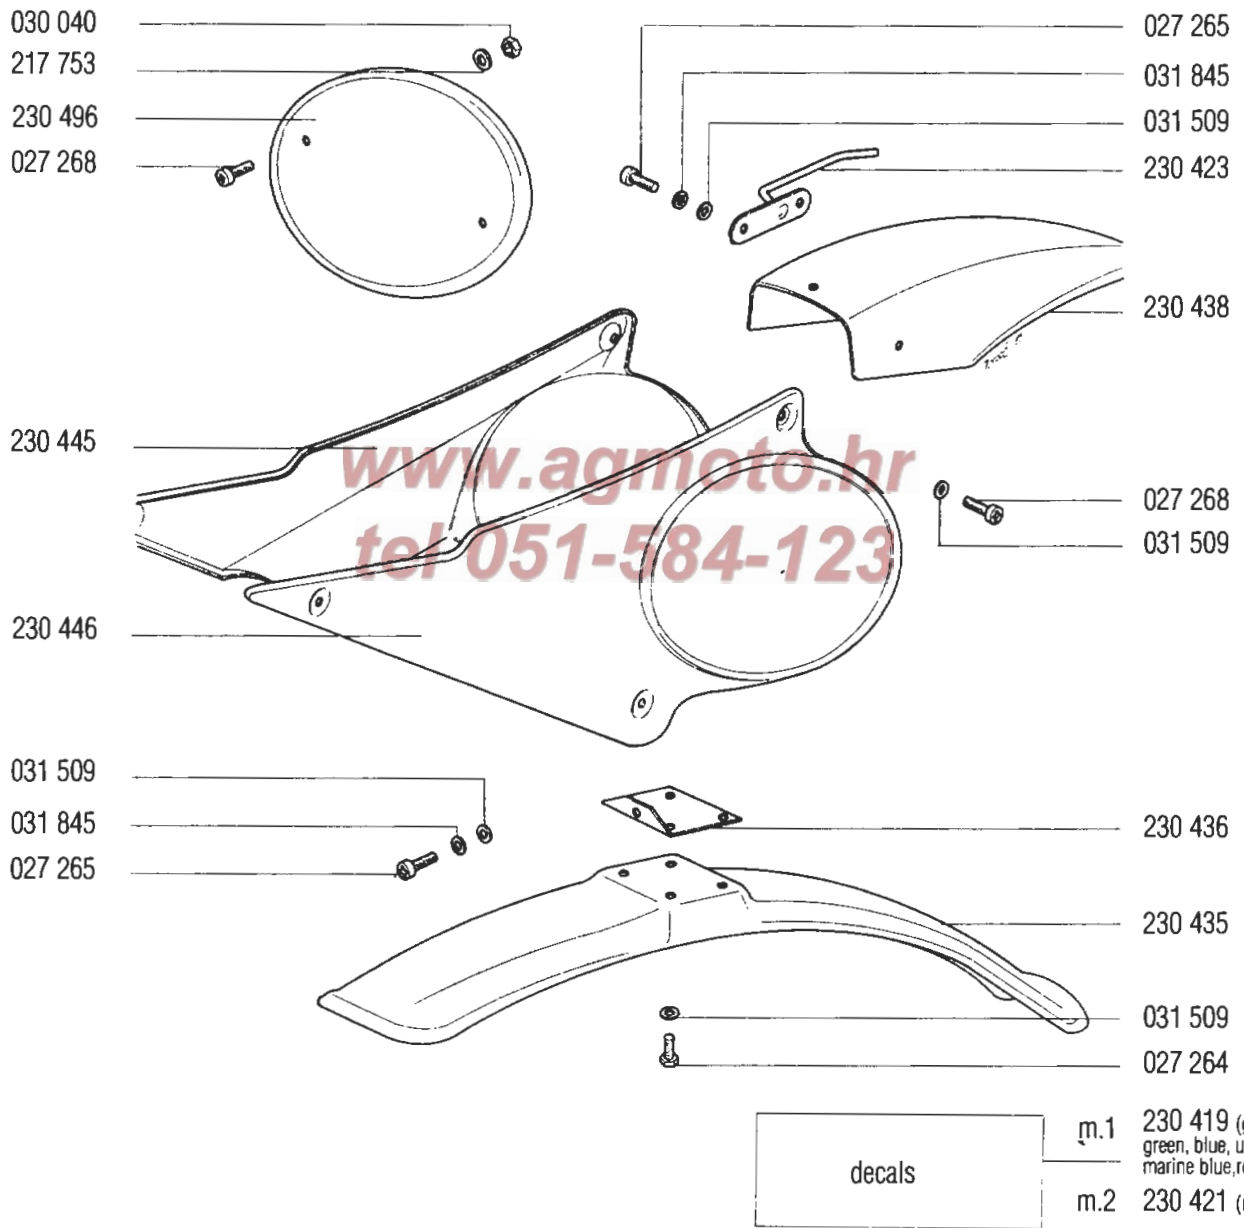

COVERS, FENDERS