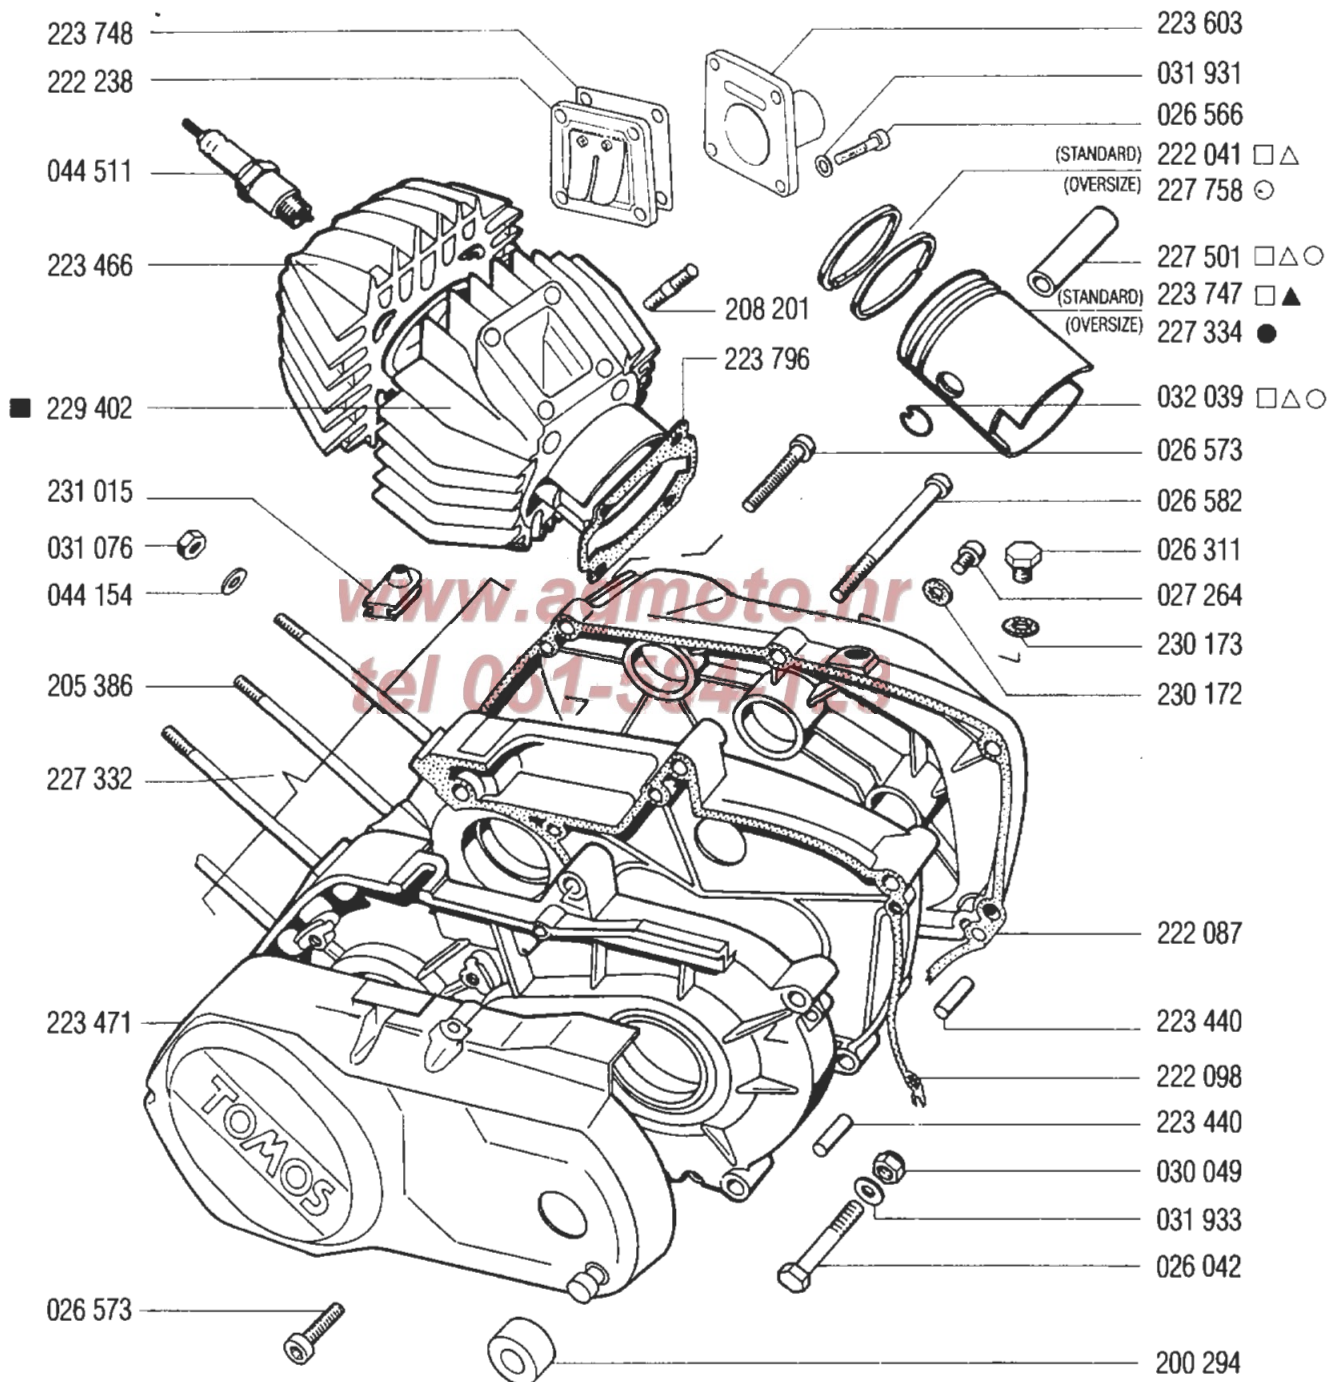

# CRANKCASE, CYLINDER, PISTON

A

230 156 - engine  
227 331 - gasket set

# CRANKSHAFT, CLUTCH

B

A - 1<sup>st</sup> speed clutch  
 B - 2<sup>nd</sup> speed clutch

△ 222 209 (section D)