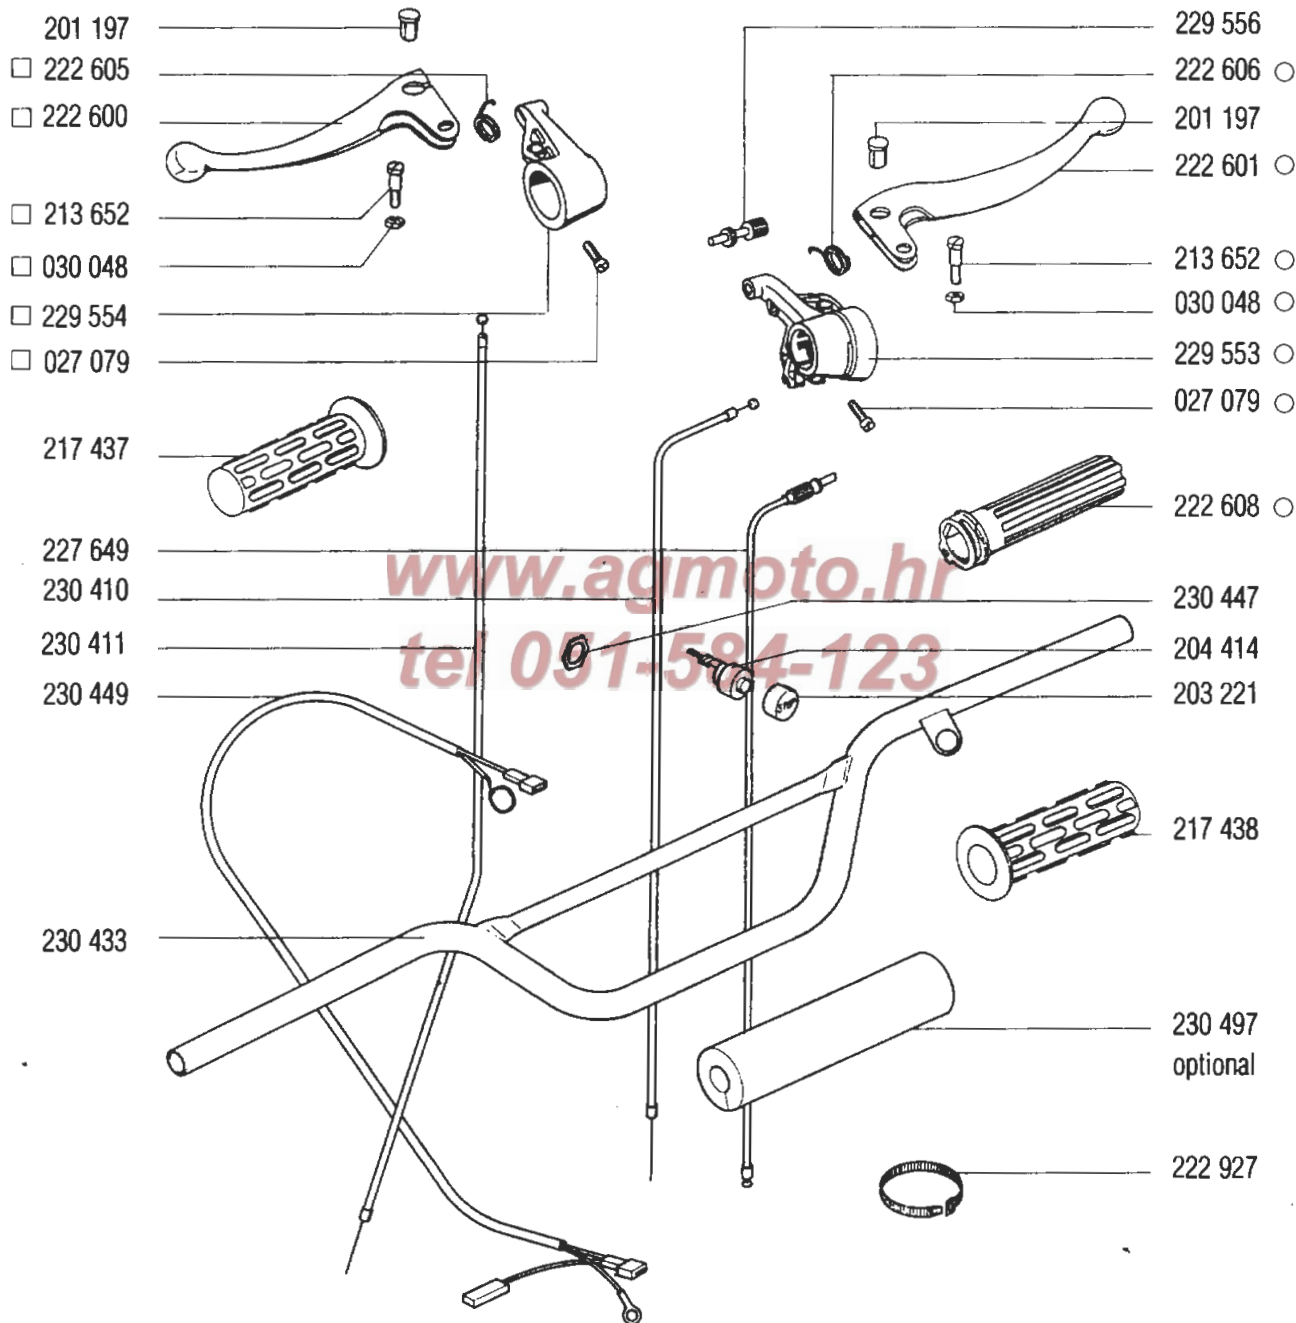

HANDLEBAR, CONTROLS, CABLES

K

- 229 551 - throttle assy.
- 229 552 - rear brake lever assy.