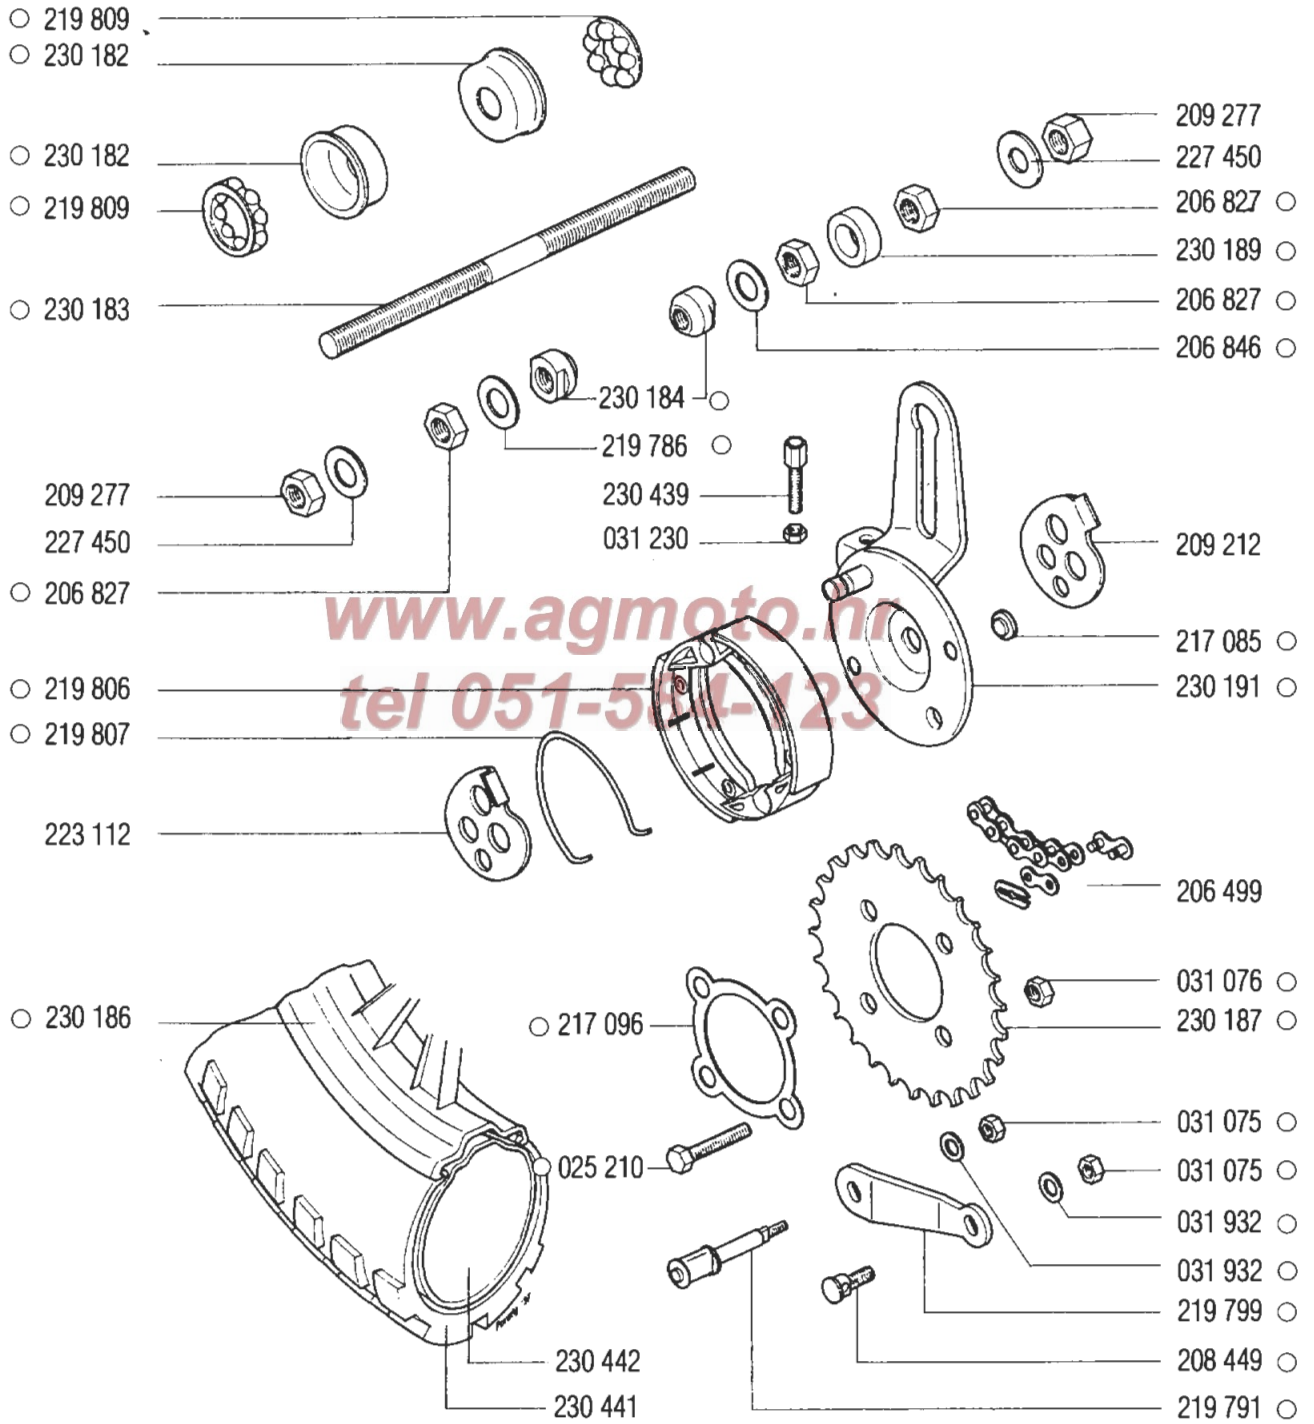

REAR MAGWHEEL - m. 1

M

● 230 406