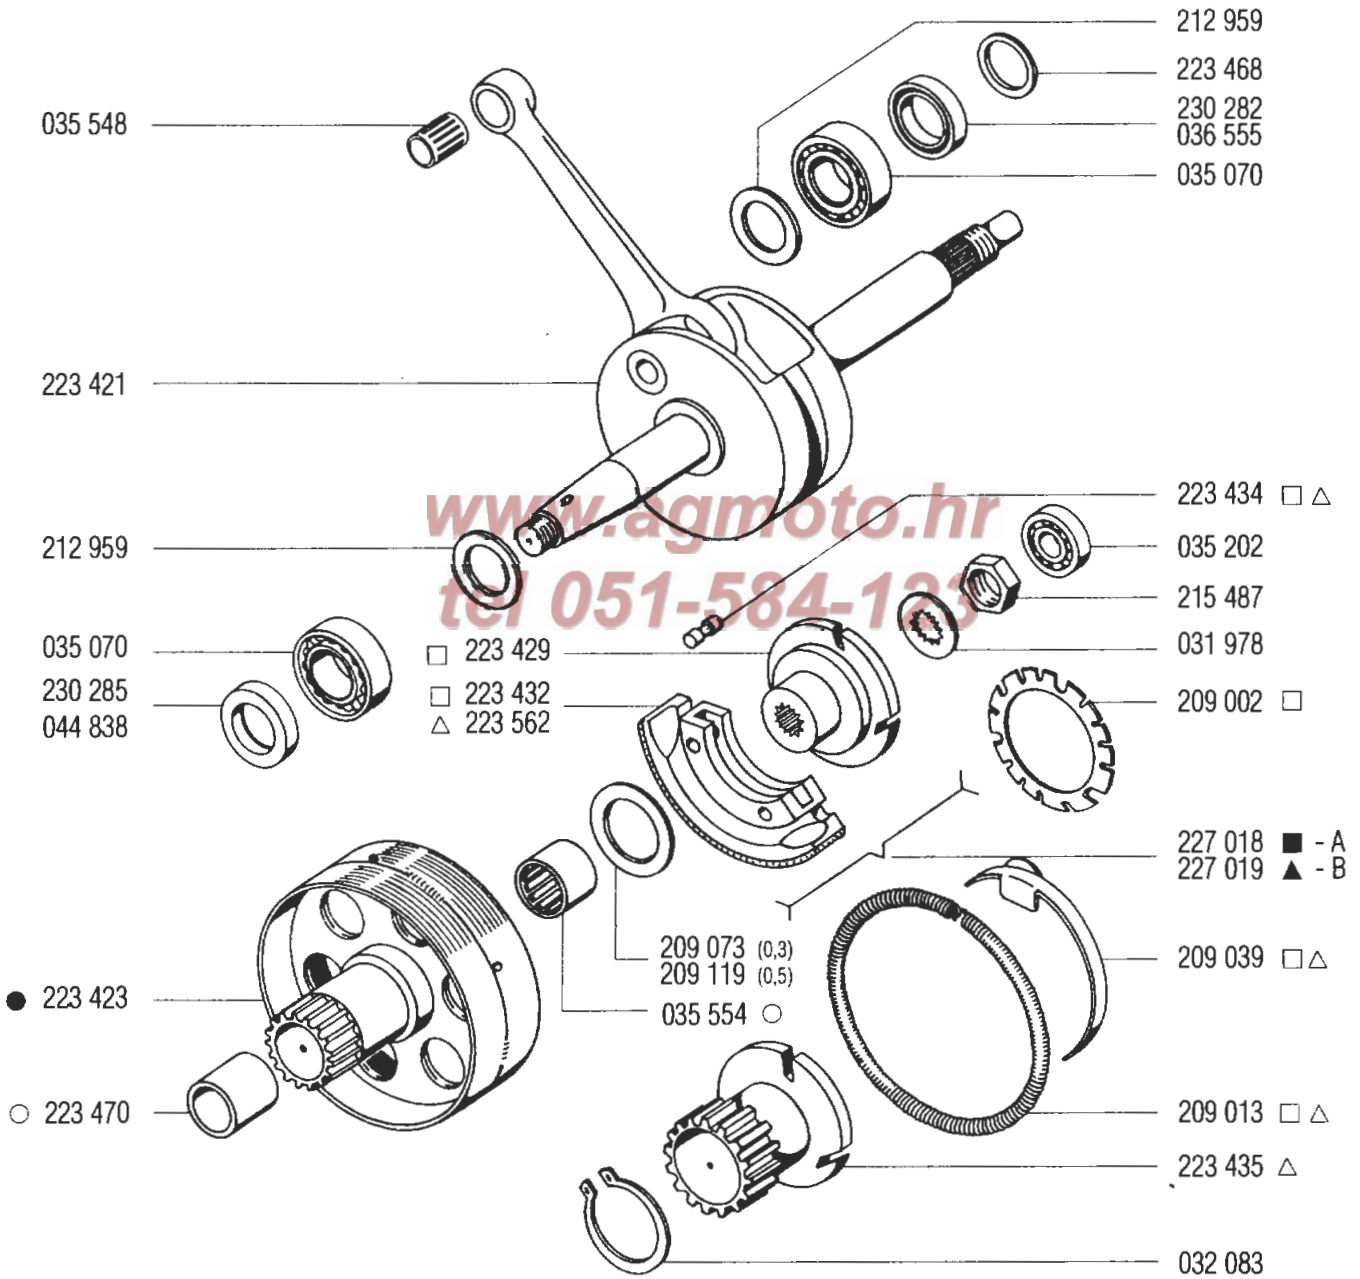

# CRANKCASE, CYLINDER, PISTON

A

230 156 - engine  
227 331 - gasket set

# CRANKSHAFT, CLUTCH

B

A - 1<sup>st</sup> speed clutch  
 B - 2<sup>nd</sup> speed clutch

△ 222 209 (section D)

# INDEX

Part. No	Description	Section
230513	REAR WHEEL	M
230514	BRAKE PLATE REAR	M
230515	REAR AXLE	M
230516	DISTANCE BUSH	M
230517	FRONT WHEEL	L
230518	REAR WHEEL	M
231015	RUBBER	A
240225	DISTANCE BUSH	M
260216	CATCH PIN	D
260217	SPRING	D