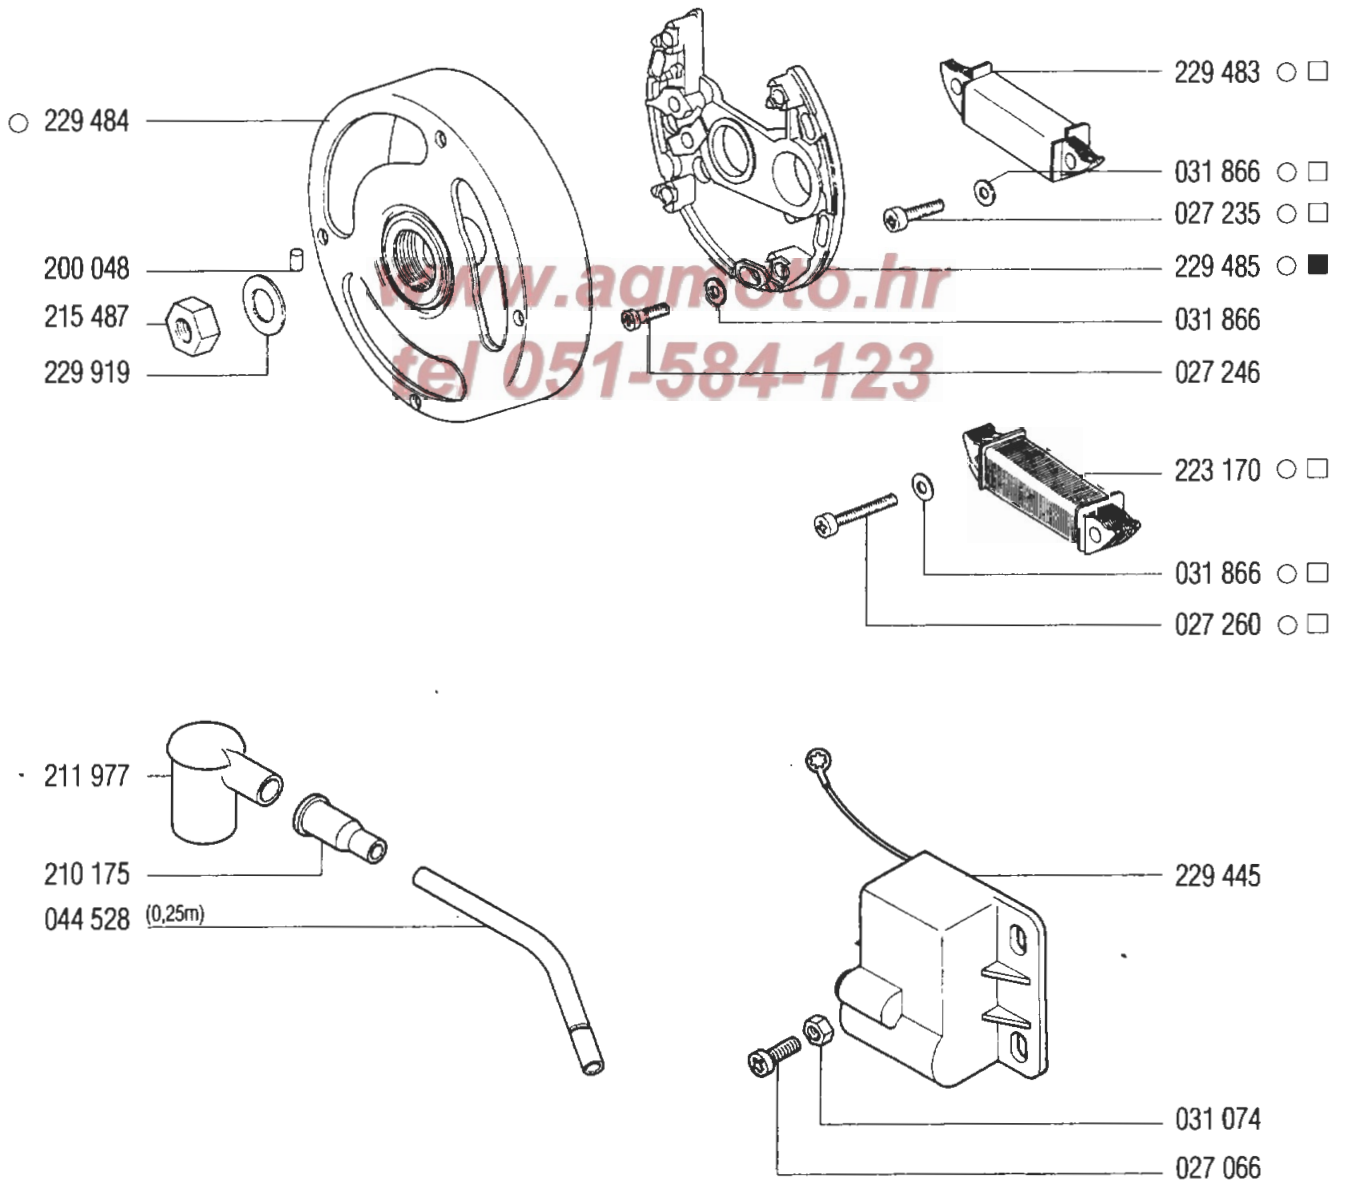

MAGNETO ASSEMBLY

Ea

● 229 444