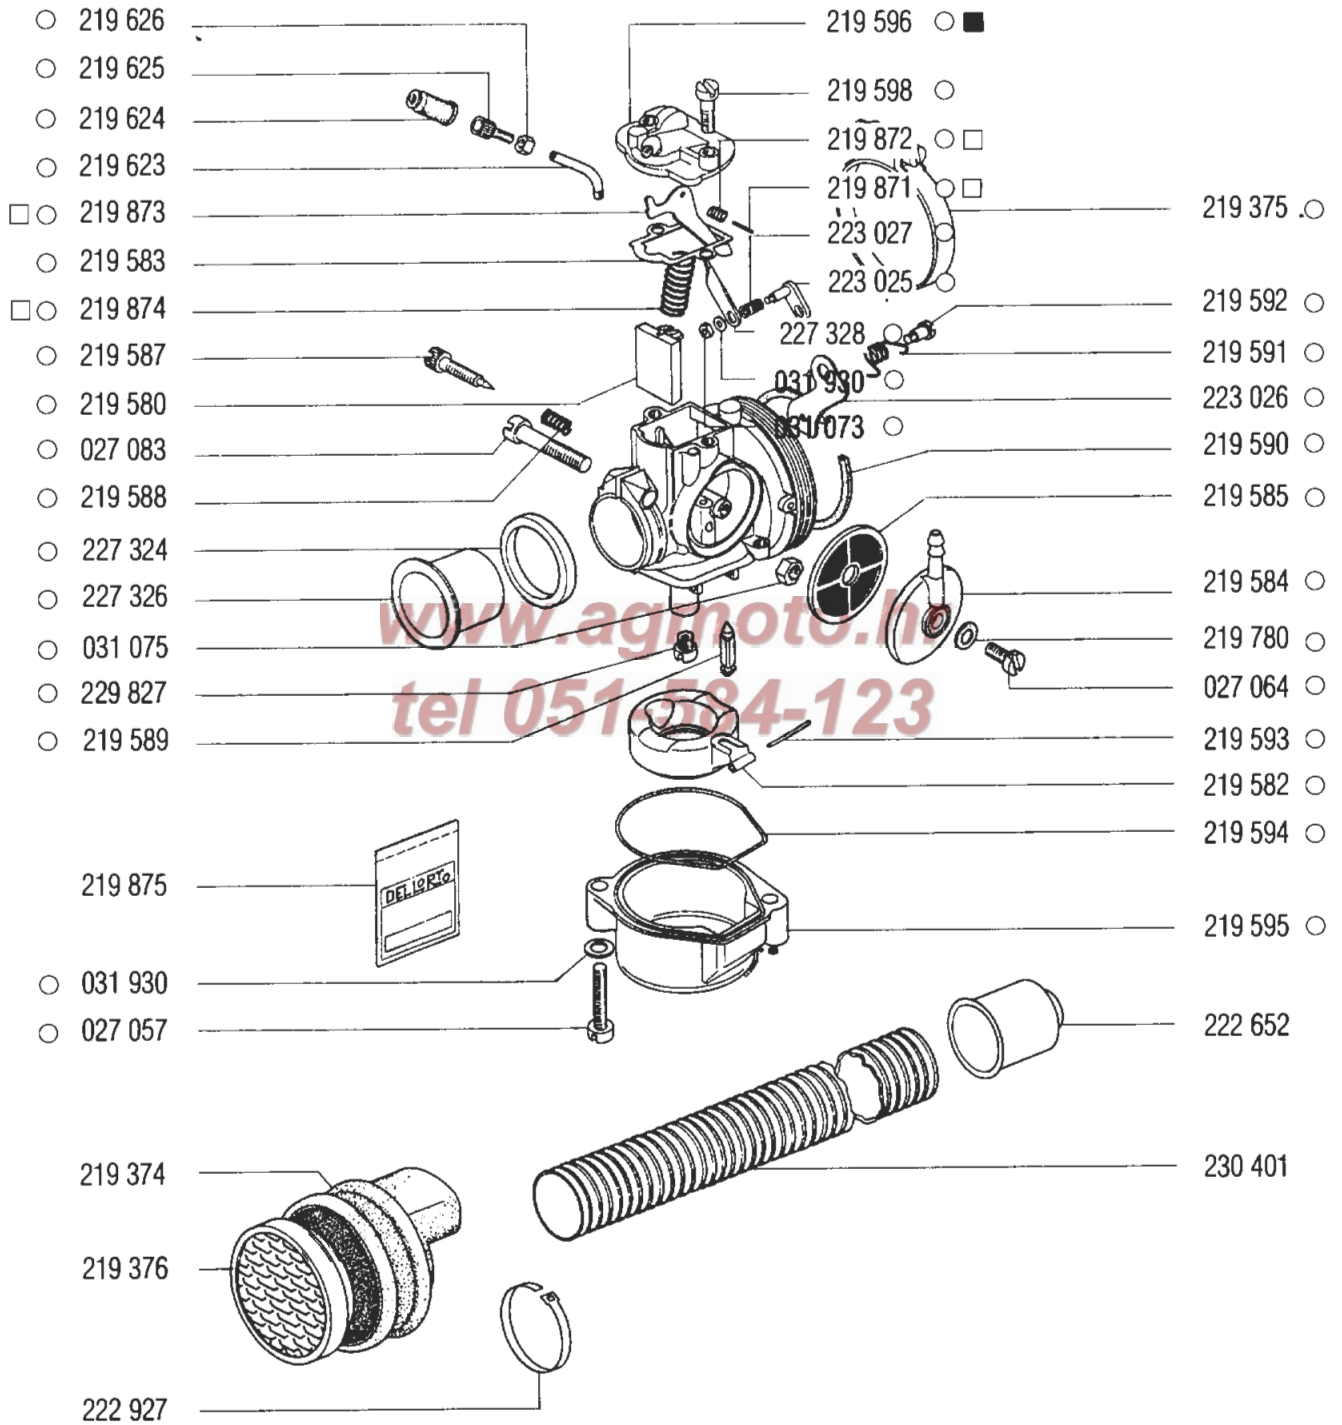

CARBURETOR, INTAKE MANIFOLD

F

● 230 260