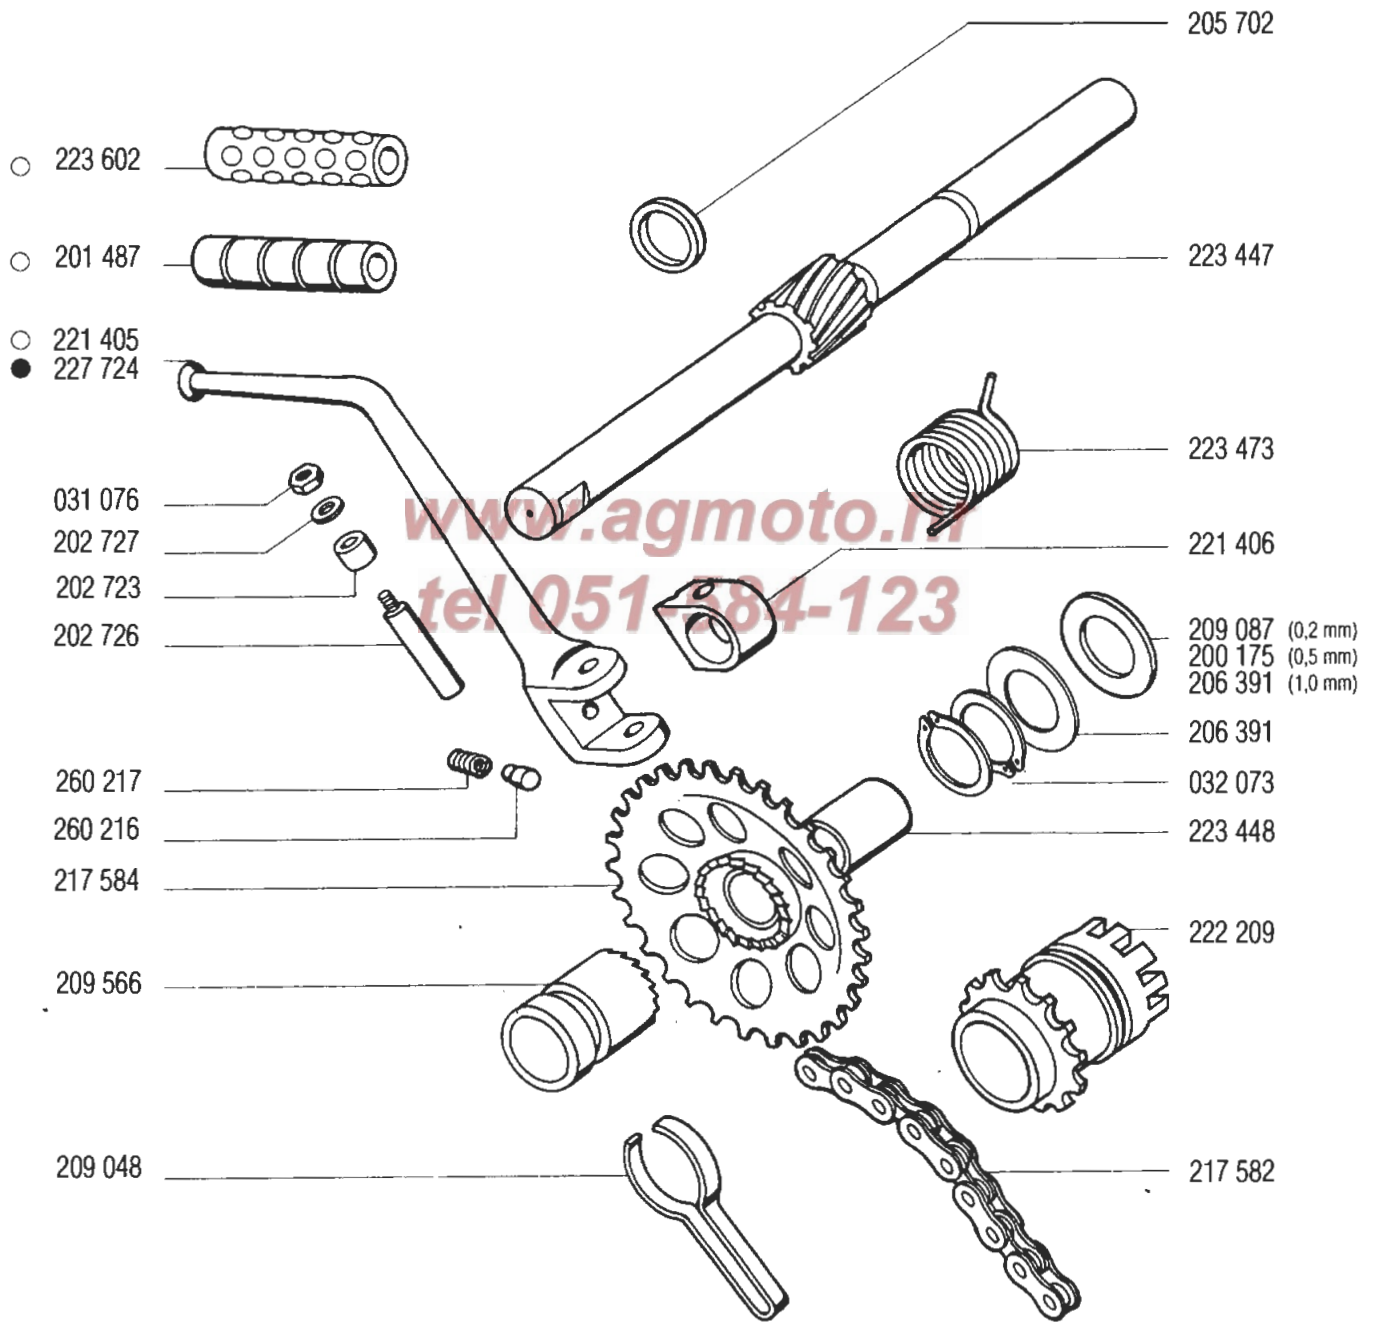

STARTER ASSEMBLY

D