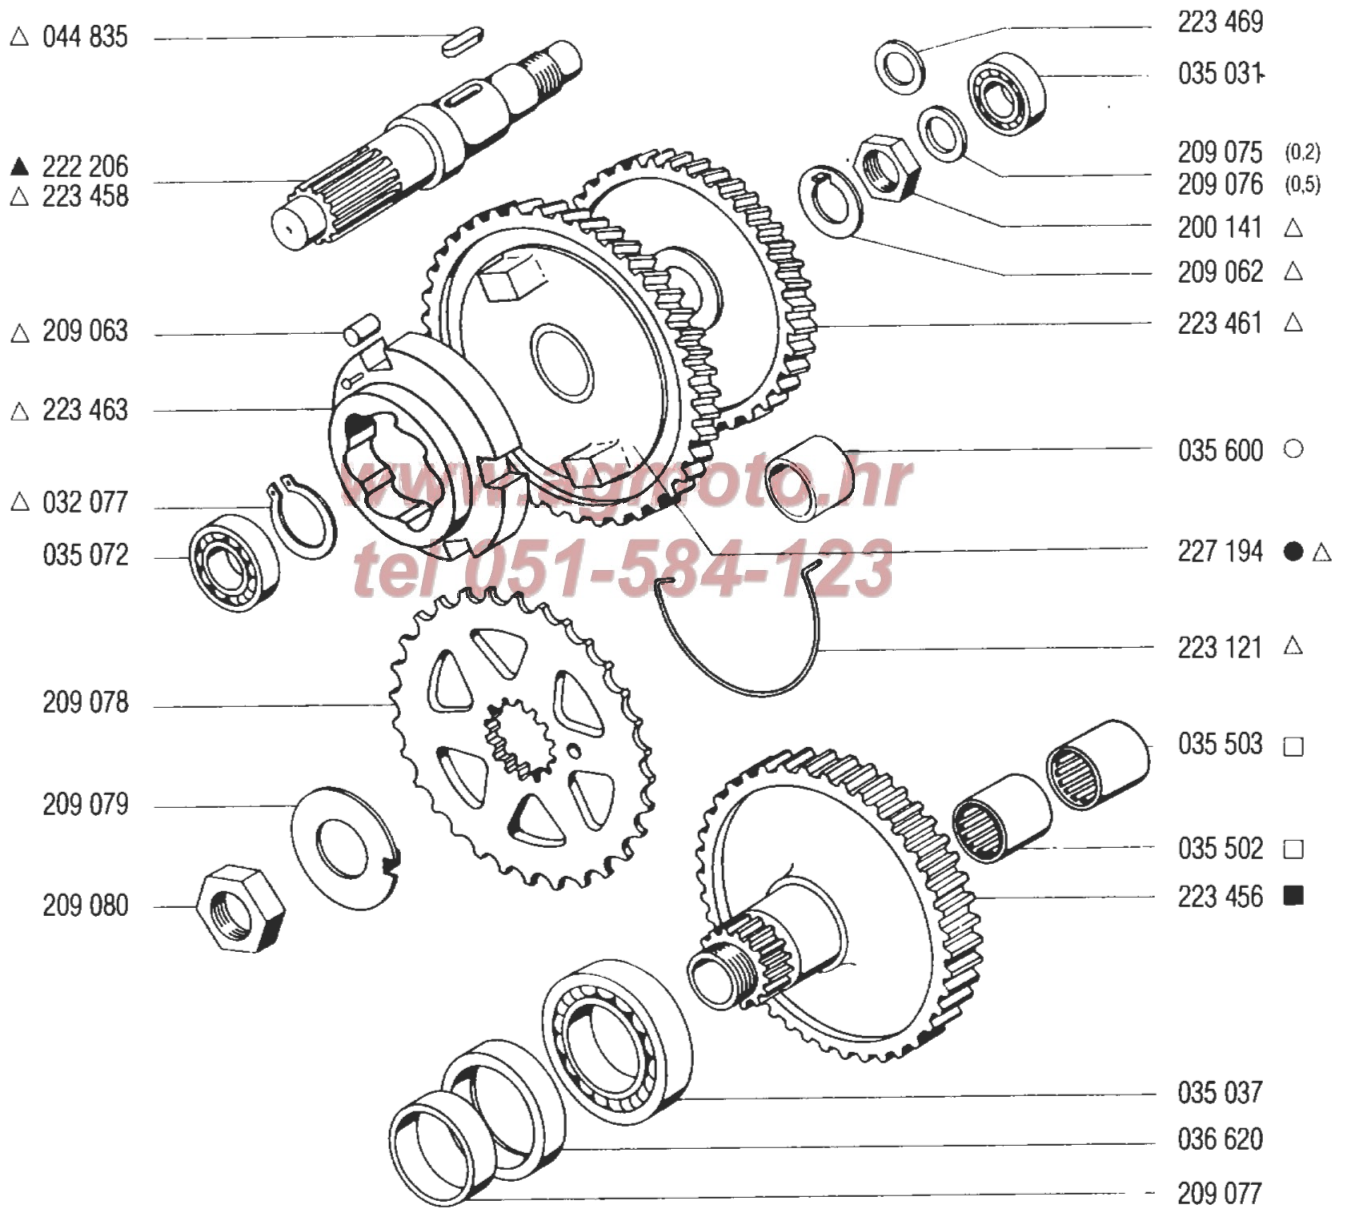

# CRANKCASE, CYLINDER, PISTON

A

230 156 - engine  
227 331 - gasket set

# CRANKSHAFT, CLUTCH

B

A - 1<sup>st</sup> speed clutch  
 B - 2<sup>nd</sup> speed clutch

△ 222 209 (section D)