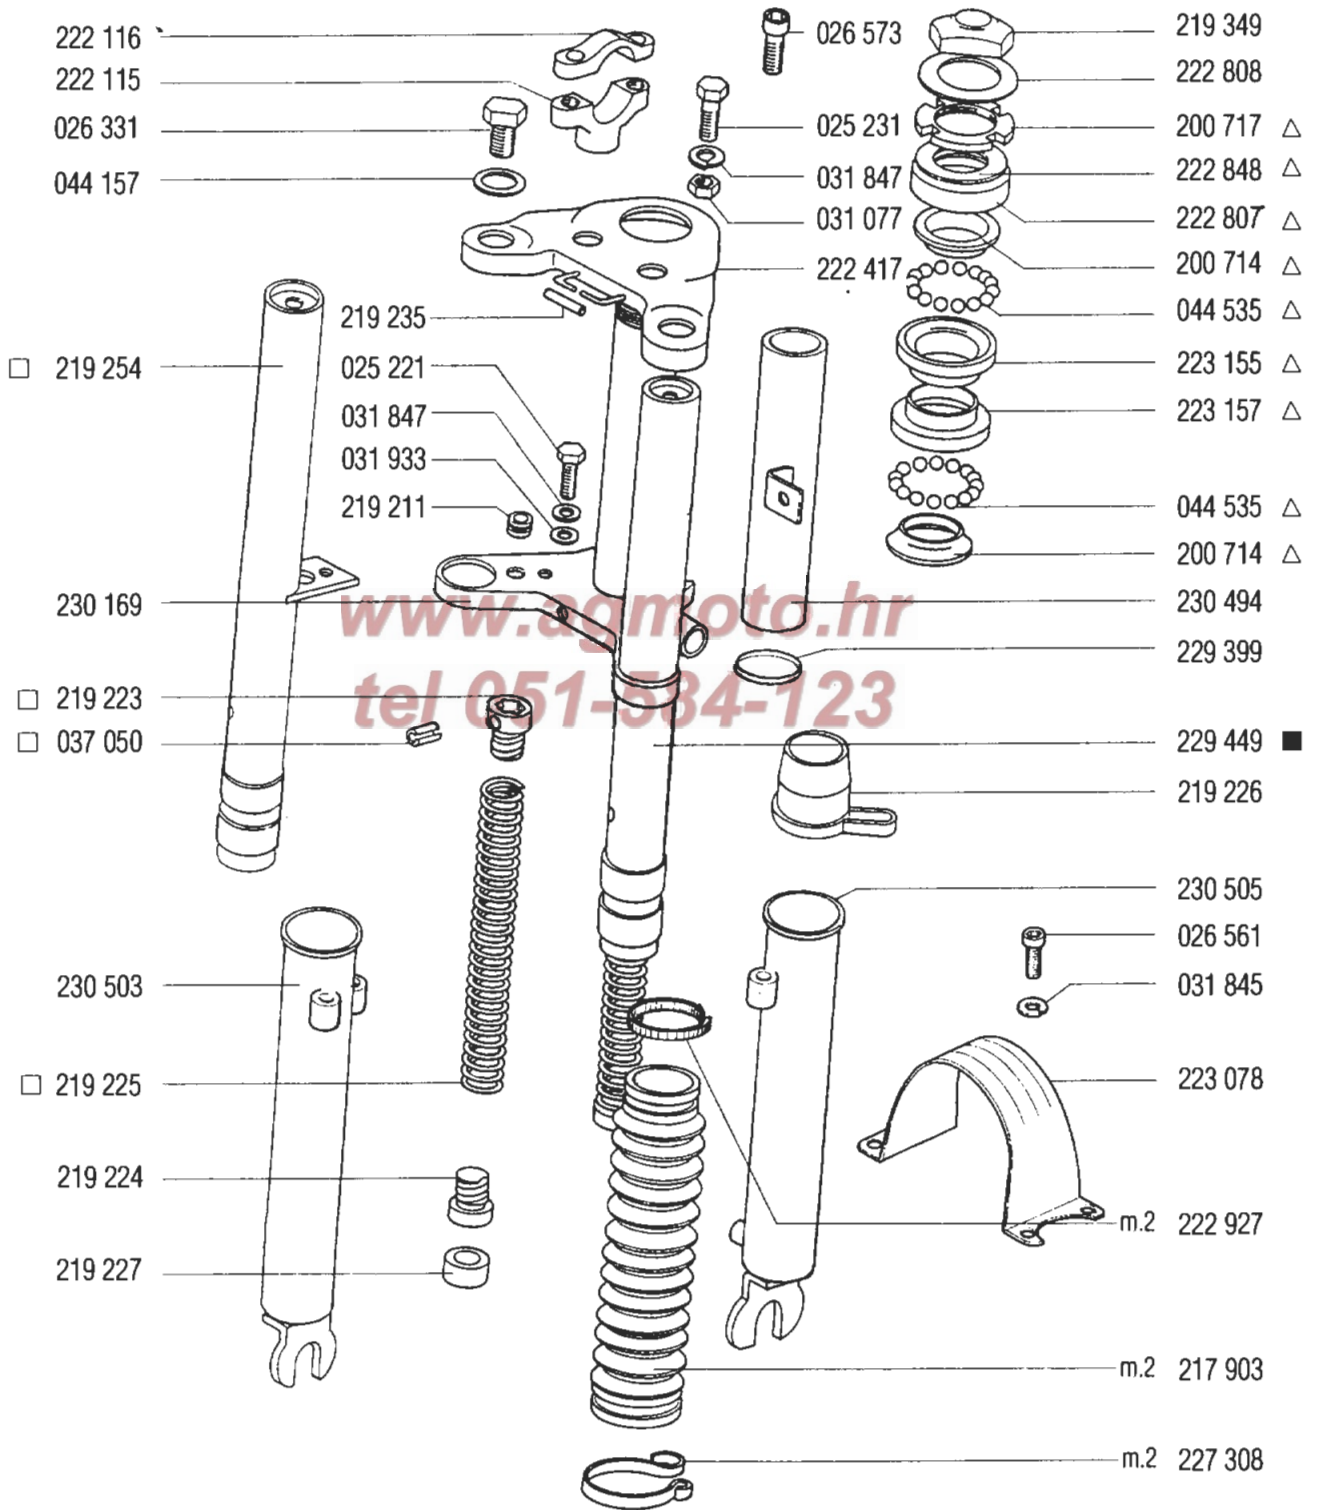

FRONT FORKS

J

▲ 227 470 - set of bearings