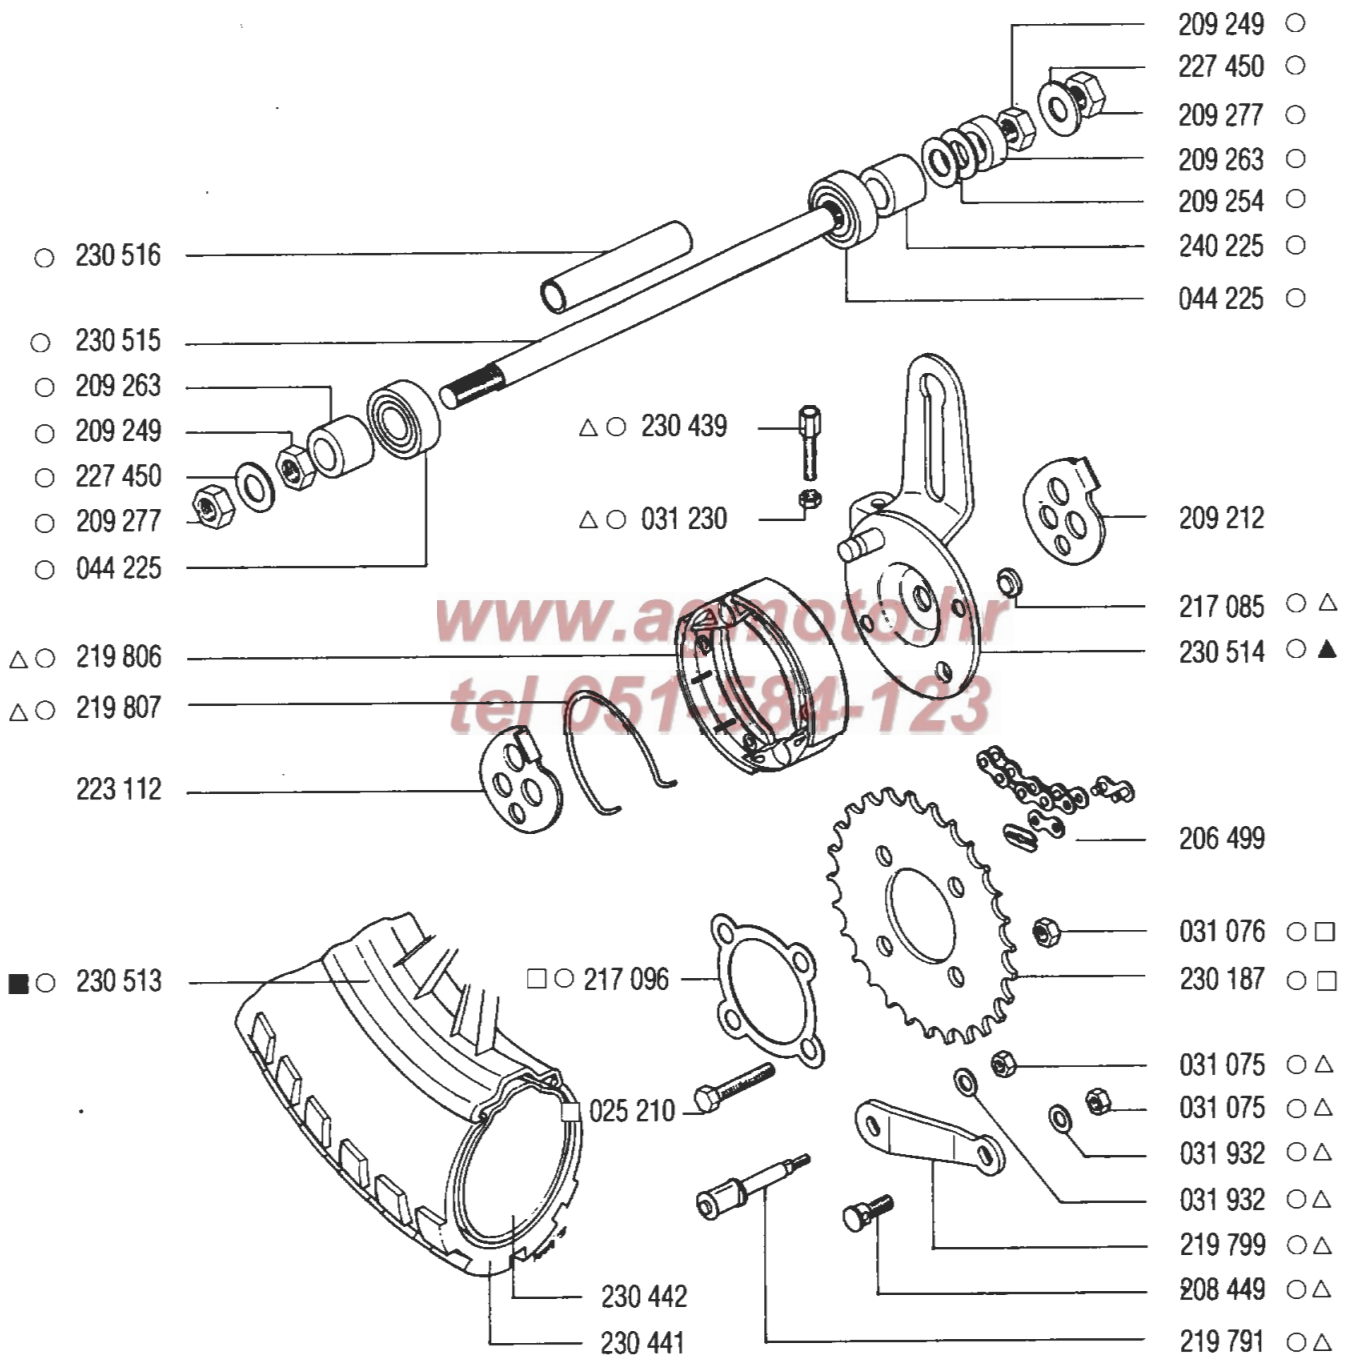

REAR MAGWHEEL - m. 2

M

● 230 518

www.apmoto.fr
tel 051 584-123