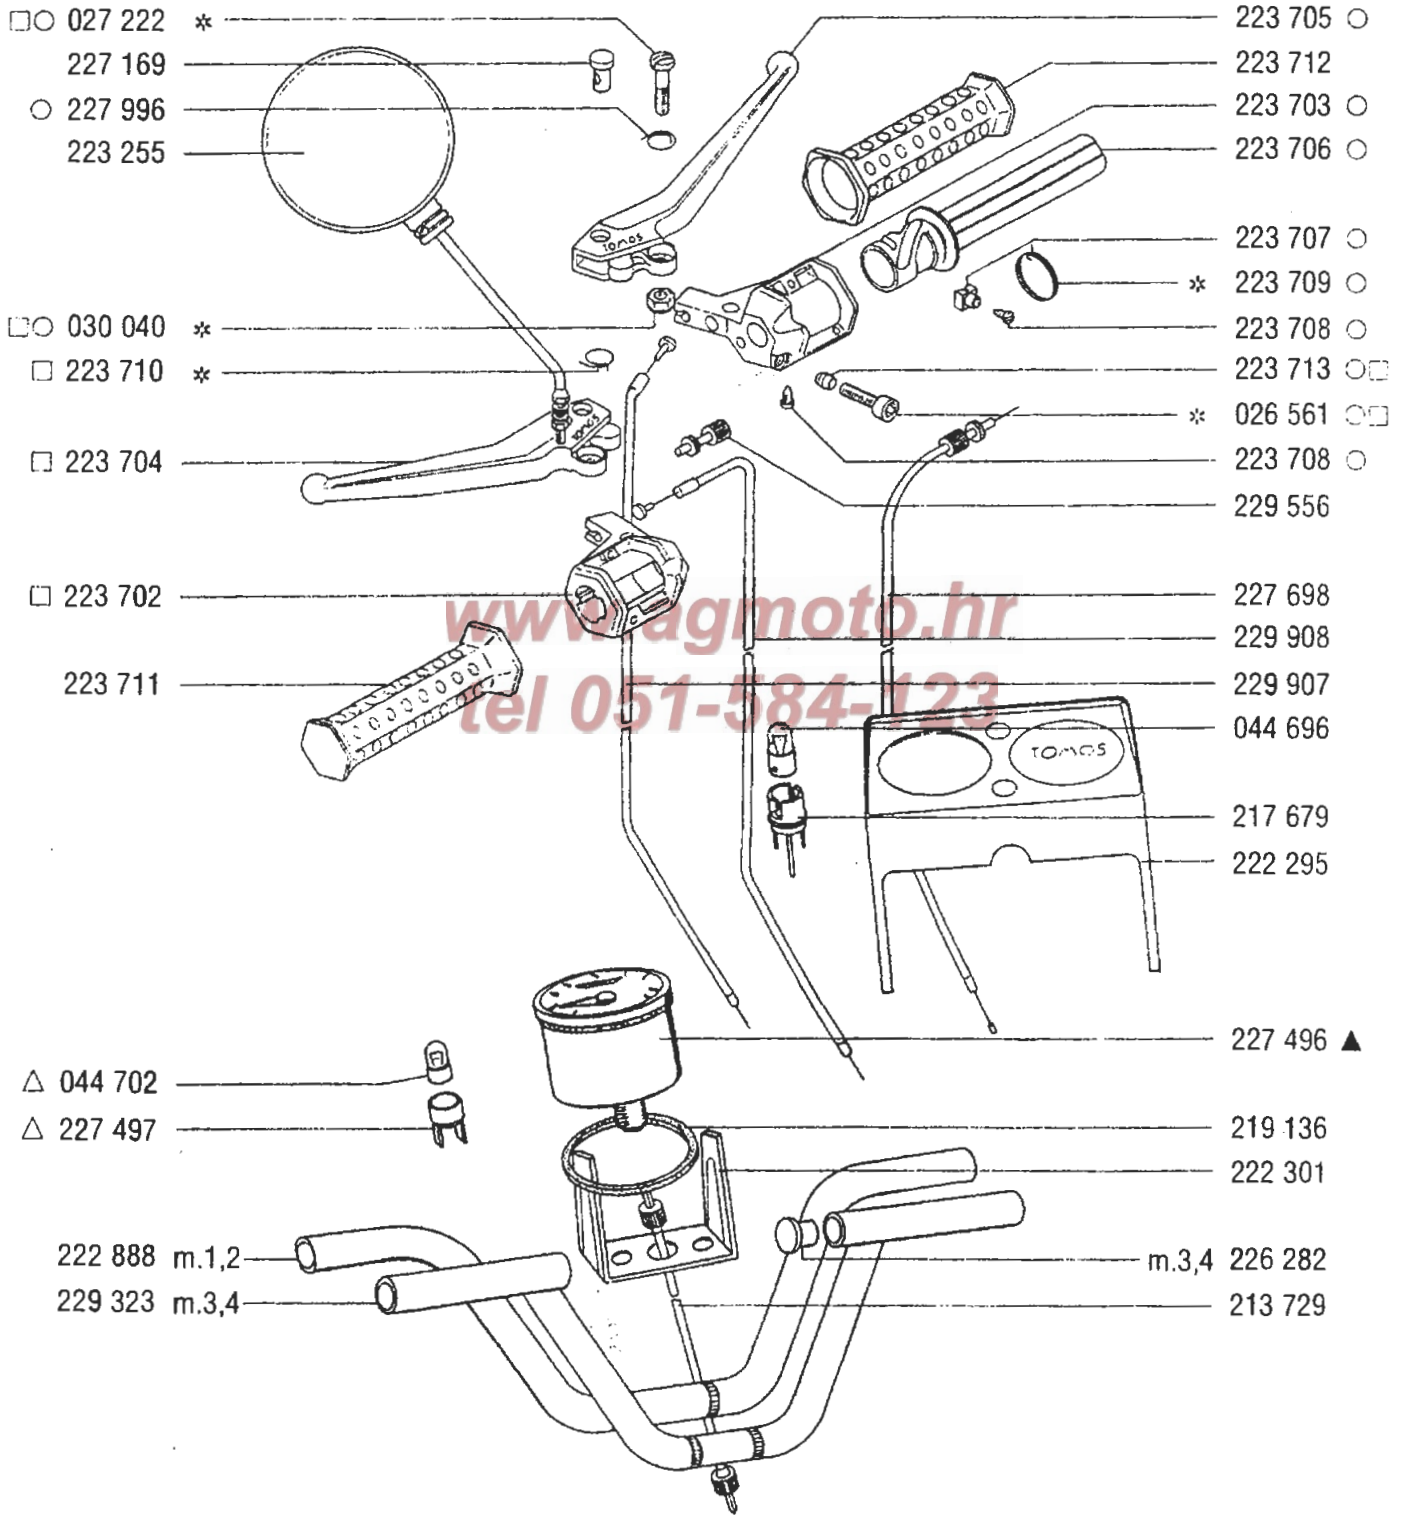

HANDLEBAR, CONTROLS, CABLES, SPEEDOMETER

M

- 223 700 - throttle assy.
- 223 701 - rear brake lever assy.