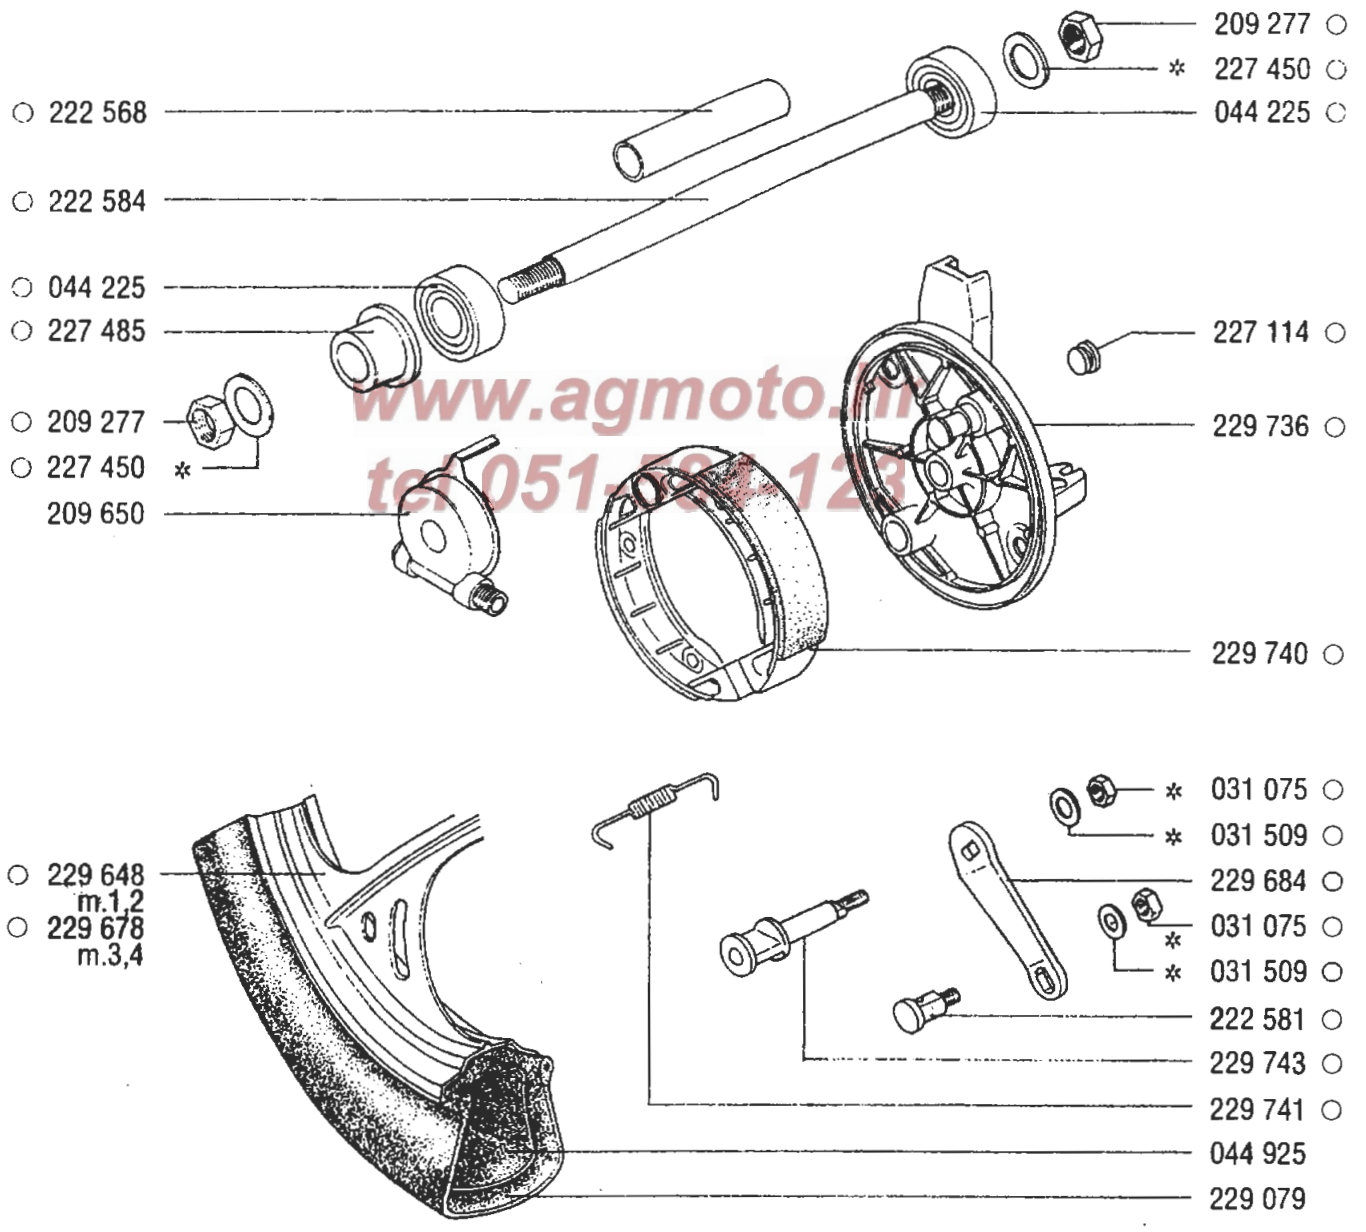

FRONT MAGWHEEL

N

- 229 762 m. 1,2
- 229 752 m. 3,4

www.agmoto.it
tel 051-581123