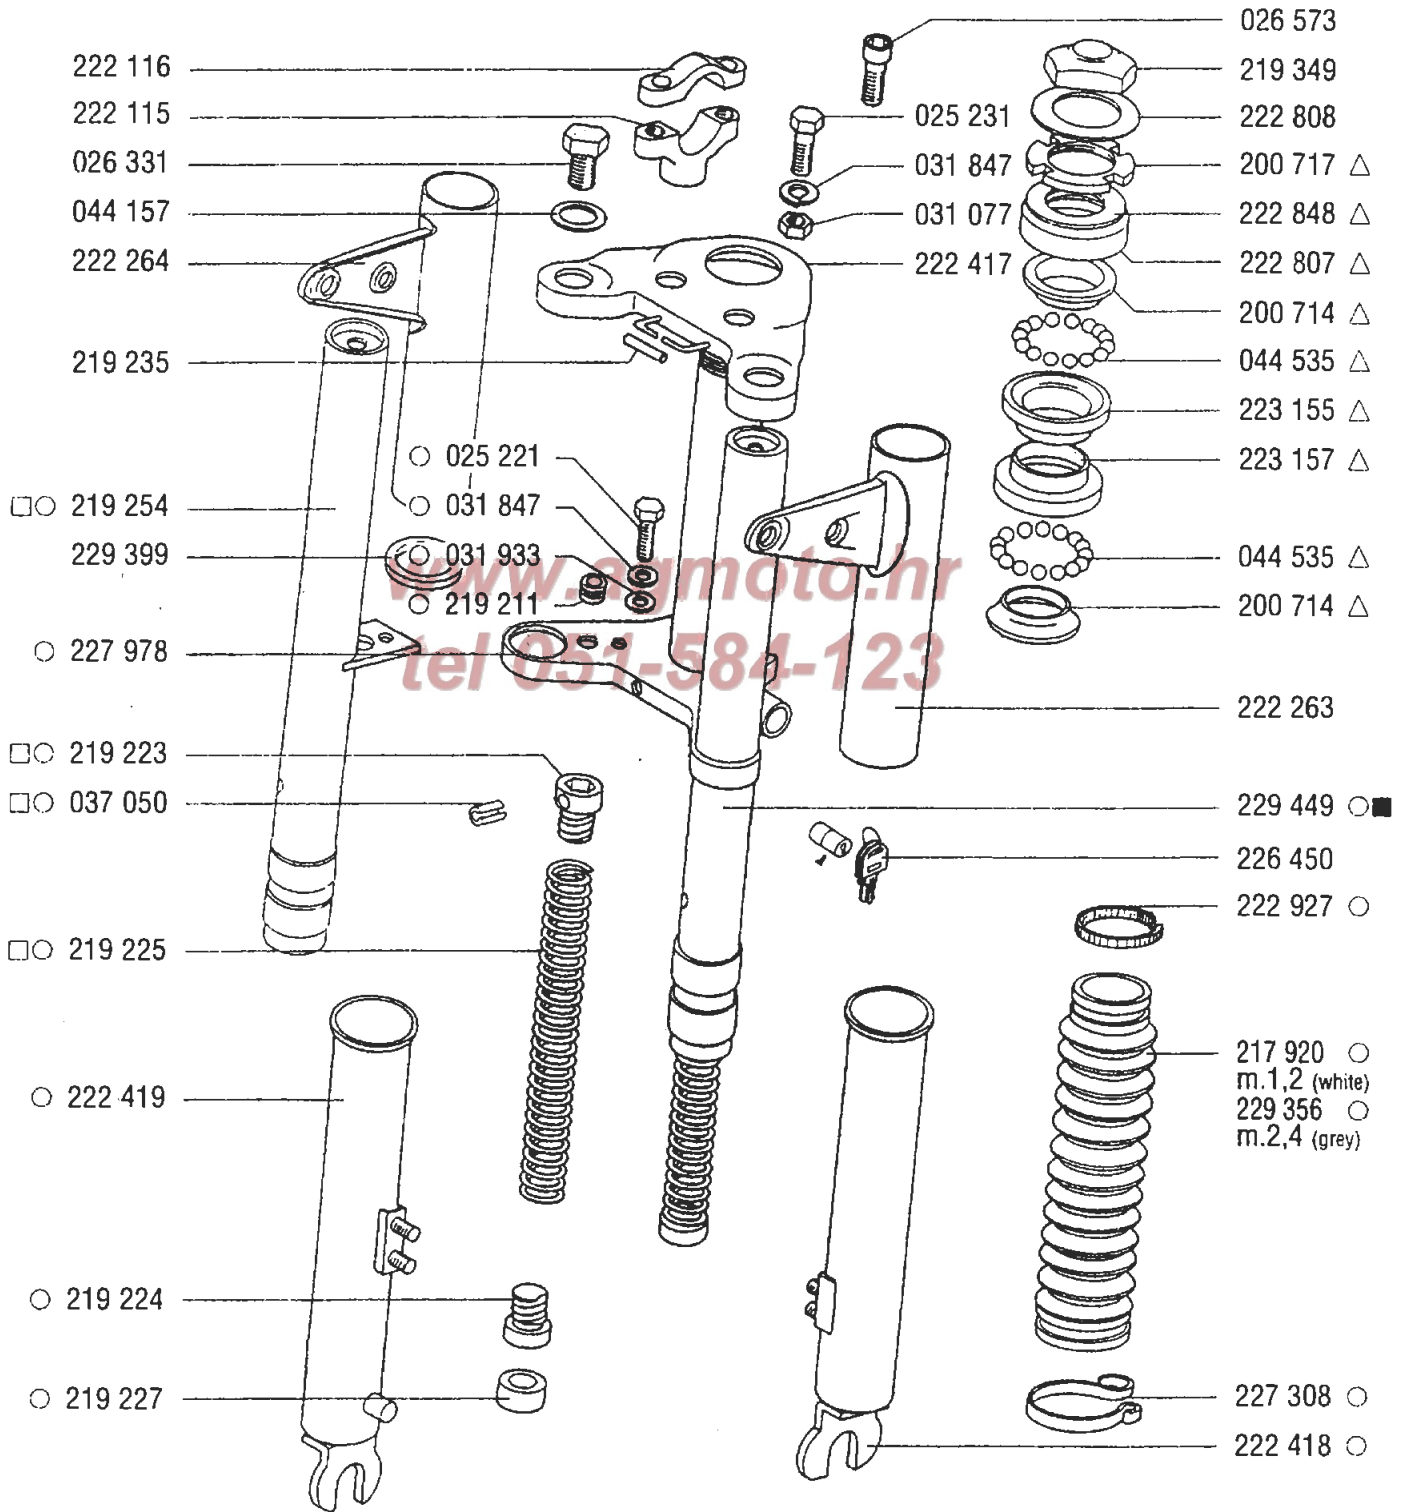

# FRONT FORKS

L

- 229 078
- ▲ 227 470 set of bearings