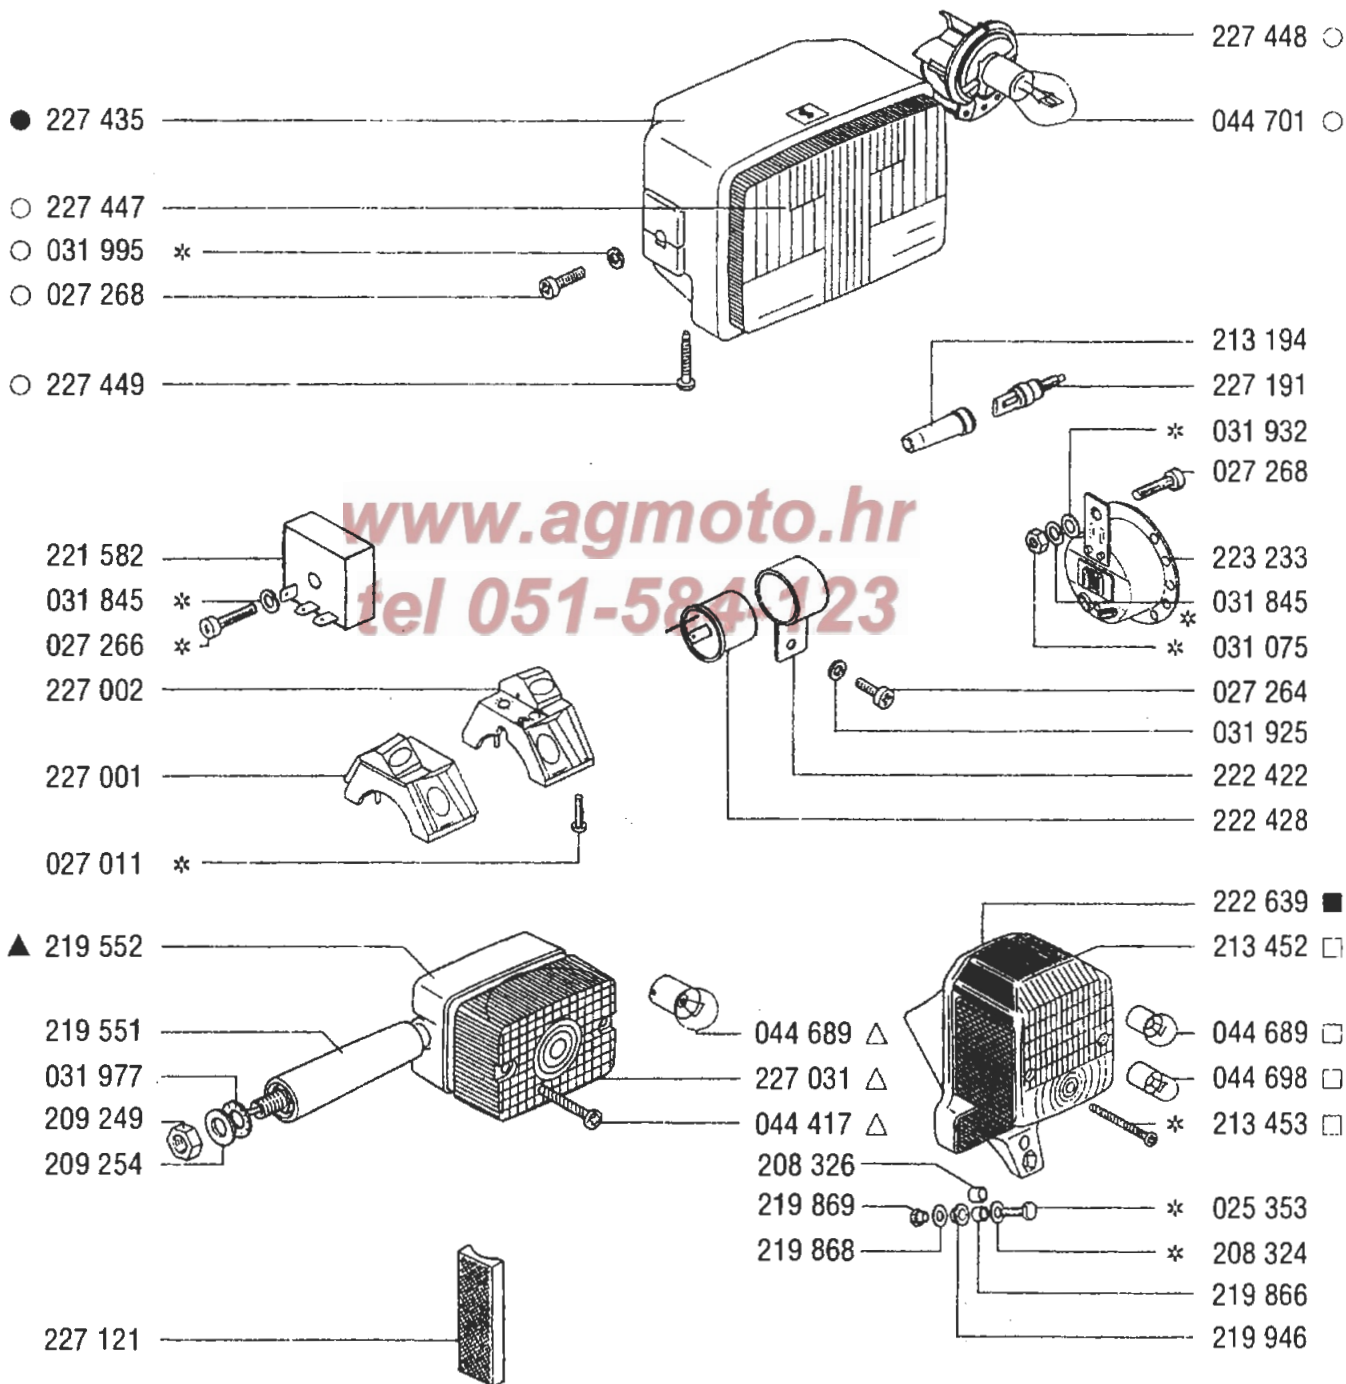

ELECTRICAL PARTS

P

229 872 - front wire harness
229 873 - rear wire harness