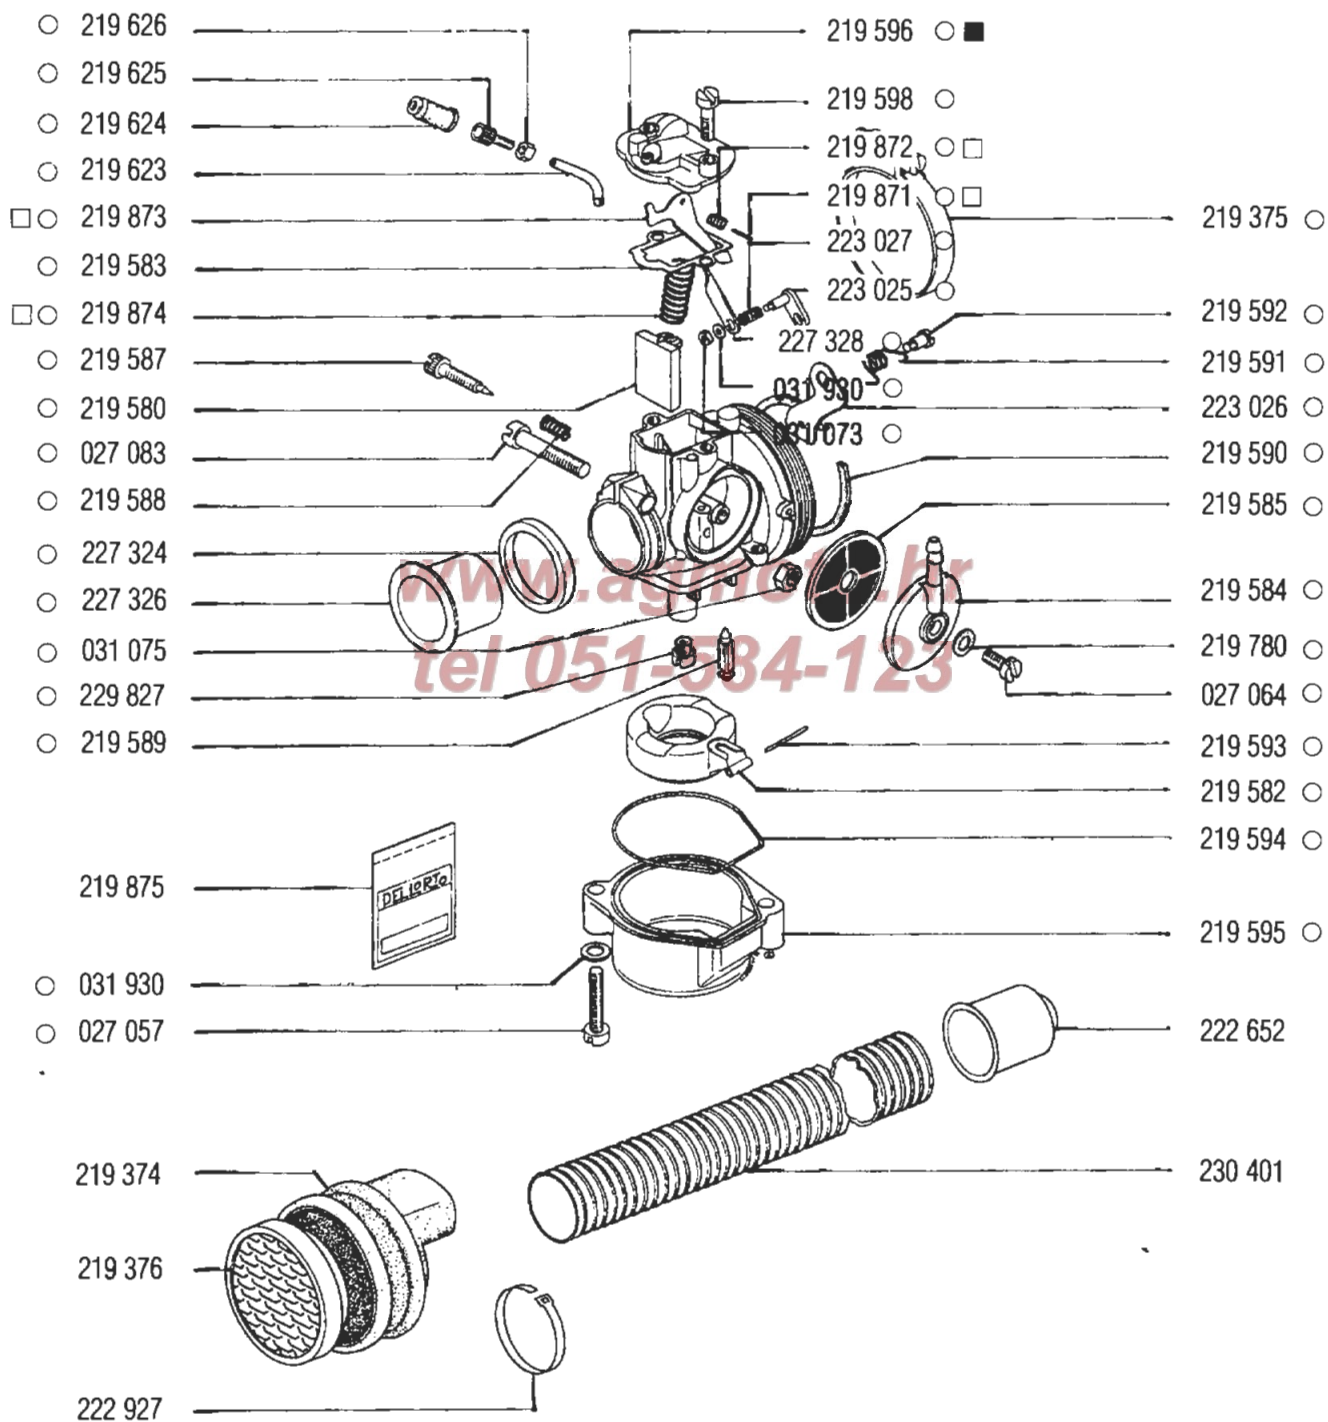

CARBURETOR, INTAKE MANIFOLD

F

● 230 260