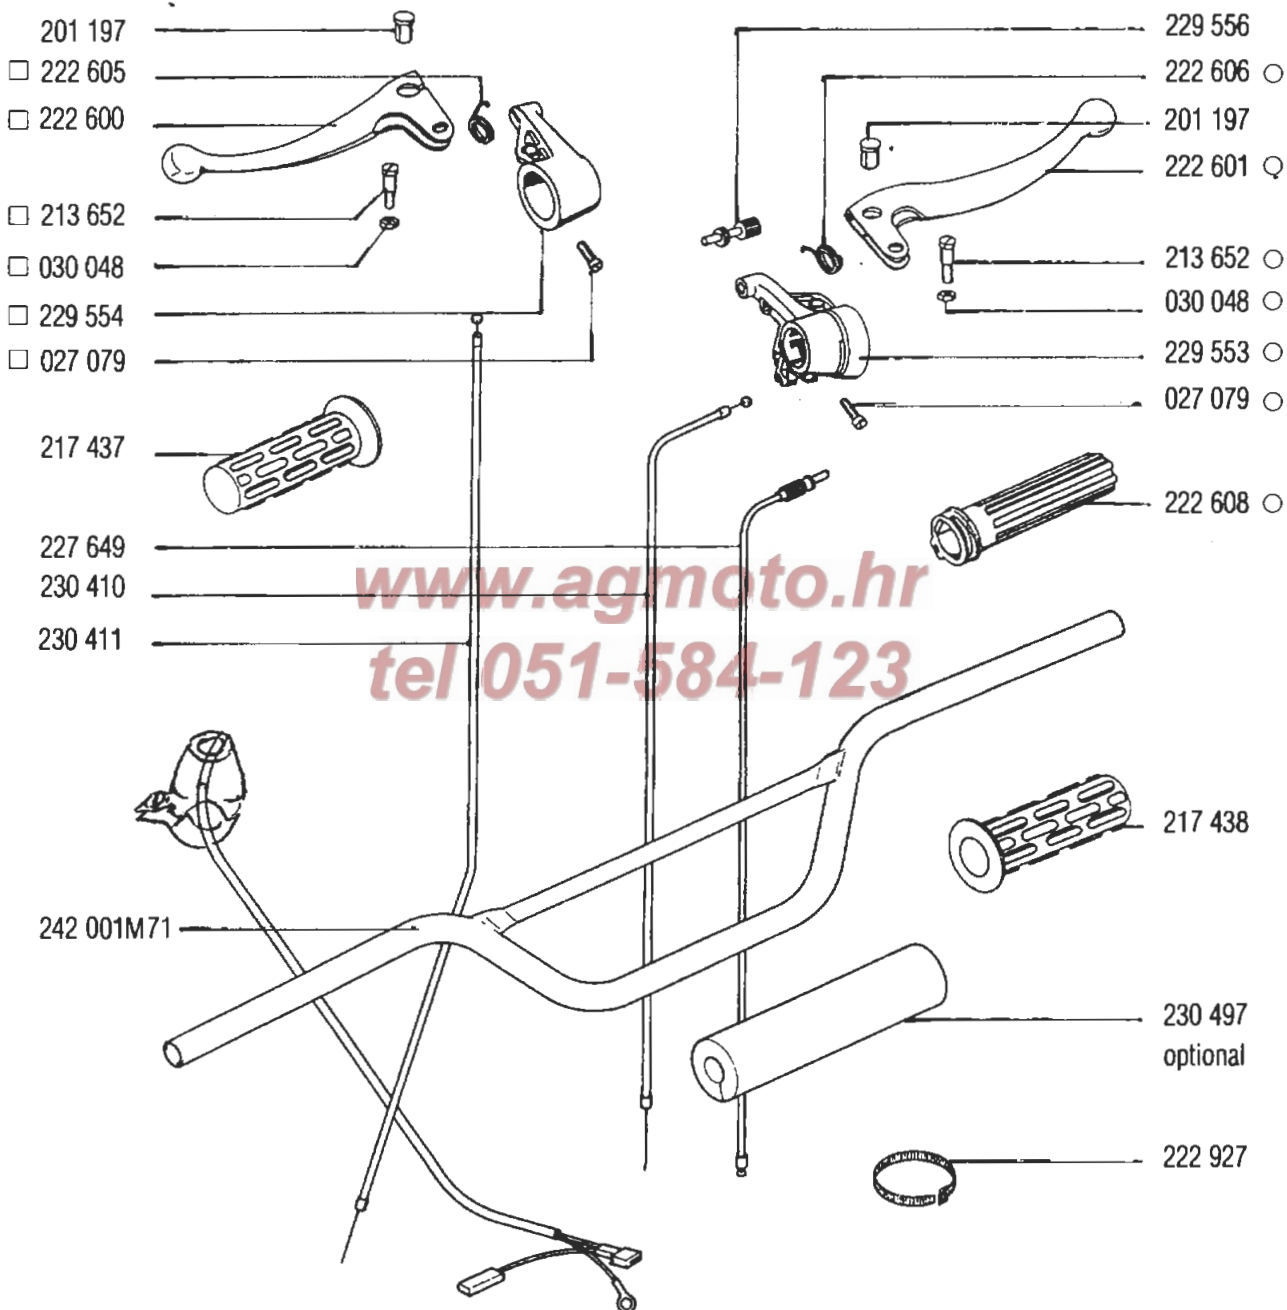

HANDLEBAR, CONTROLS, CABLES

K

- 229 551 - throttle assy.
- 229 552 - rear brake lever assy.