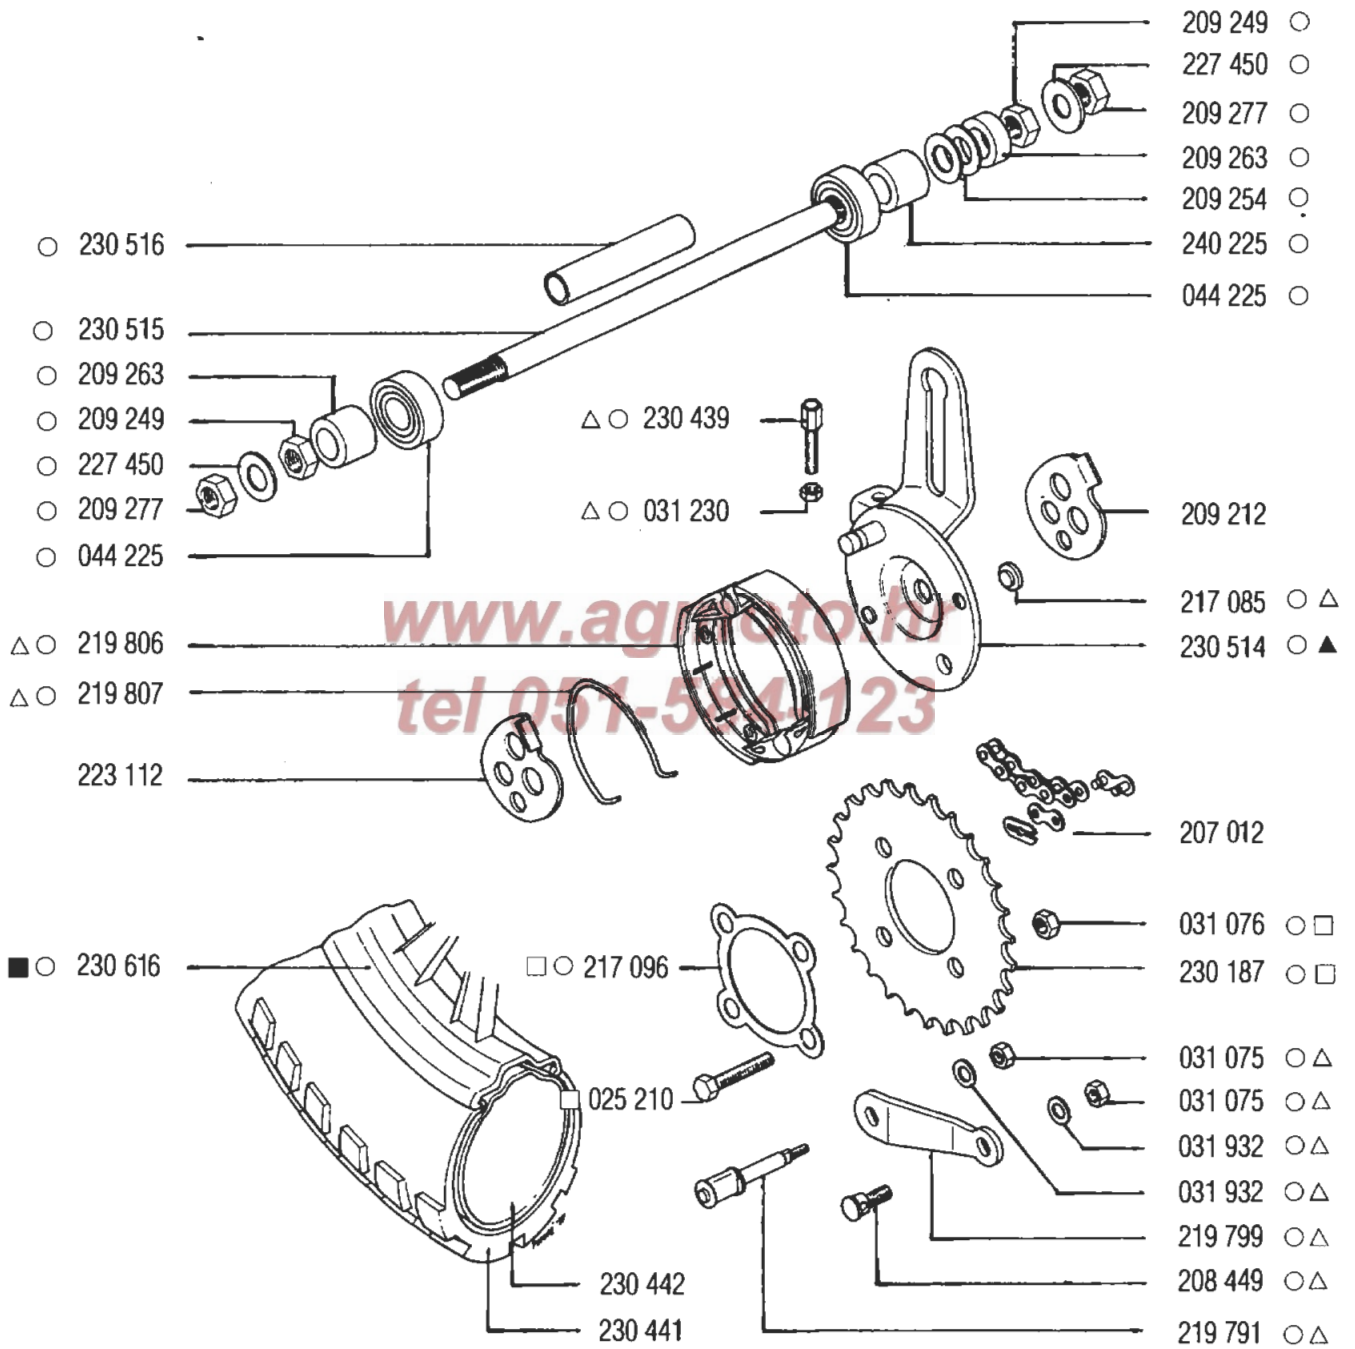

● 230 615

www.agricraft
tel 051-544123

INDEX

Part. No	Description	Section	Part. No	Description	Section
25205	SCREW M6x80	G	206499	CHAIN 91 ROLLERS	M
25210	SCREW M7x30	M	206827	NUT M11x1	L, M
25221	SCREW M8x18	J	206846	DISTANCE BUSH	L, M
25569	SCREW M10x40	H	208201	STUD BOLT M6x24	A
26042	SCREW M8x1x75	A	208449	BRAKE CAM	L, M
26083	SCREW M12x1.25x120	H	209002	SPRING WASHER	B
26311	SCREW M6x10	A	209013	CLUTCH SPRING	B
26327	SCREW M10x25	H	209039	BRAKE STRIP	B
26331	SCREW M12x25	J	209048	RETURN SPRING	D
26561	SCREW M6x16	J	209062	PROTECTIVE WASHER	C
26566	SCREW M5x20	A	209063	ROLLER D5x8	C
26582	SCREW M6x65	A	209073	WASHER 0.3 - if required	B
26657	SCREW M5x12	E	209075	WASHER 0.2 - if required	C
27057	SCREW M4x20	F	209076	WASHER 0.5 - if required	C
27064	SCREW M5x10	F	209077	DISTANCE BUSH	C
27066	SCREW M5x16	E	209078	CHAIN SPROCKET Z26	C
27079	SCREW M6x16	K	209079	PROTECTIVE PLATE	C
27083	SCREW M6x30	F	209080	NUT M22x1	C
27264	SCREW M6x10	A	209087	WASHER 0.2 - if required	D
27265	SCREW M6x12	I	209119	WASHER 0.5 - if required	B
27268	SCREW M6x16	I	209141	BEARING BUSH	H
30020	NUT M6	G	209144	DISTANCE TUBE	H
30040	NUT M6	G, I	209212	CHAIN TENSION ADJUSTER RH	M
30042	NUT M10x5	H	209249	NUT M11x1	L, M
30048	NUT M5	K	209254	WASHER D12xD18x1.5	L, M
30049	NUT M8x1	A	209253	DISTANCE BUSH	L
31073	NUT M4	F	209263	DISTANCE BUSH	L, M
31074	NUT M5	E	209277	NUT M11x1	L, M
31075	NUT M6	F, G, L, M	209566	RATCHET BLOCK	D
31076	NUT M7	A, D, M	210175	RUBBER PROTECTOR	E
31126	NUT M12x1.25	H	211977	SPARK PLUG CAP	E
31230	NUT M6x5	L, M	212959	SHIM 0.2	B
31845	WASHER B6	G, J	213652	SCREW	K
31848	WASHER B10	H	215487	NUT M10x1	B, E
31867	WASHER A5	E	217078	BRAKE LEVER	L
31925	WASHER A6	G, I	217085	CAP	L, M
31930	WASHER 4	F	217096	PROTECTIVE WASHER	M
31931	WASHER 5	A	217437	GRIP LH	K
31932	WASHER 6	L, M	217438	GRIP RH	K
31933	WASHER 8	A, J	217582	CHAIN	D
31935	WASHER 12	H	217584	CHAIN SPROCKET Z25	D
31978	WASHER B10	B	217753	WASHER D6.5xD18x2	I
31997	WASHER A12	H	217903	DUST PROTECTOR	J
32039	WIRE CIRCLIP	A	219211	RUBBER GUIDE	J
32073	CIRCLIP	D	219223	UPPER PLUG	J
32077	CIRCLIP	C	219224	LOWER PLUG	J
32083	CIRCLIP	B	219225	SPRING	J
35031	BALL BEARING	C	219226	RUBBER BUSH	J
35037	BALL BEARING	C	219227	RUBBER ABSORBER	J
35070	BALL BEARING	B	219254	SUPPORTING TUBE	J
35072	BALL BEARING	C	219349	STEERING NUT	J
35202	BALL BEARING	B	219374	JUNCTION SLEEVE	F
35502	NEEDLE BEARING	C	219375	CLAMP	F
35503	NEEDLE BEARING	C	219376	AIR FILTER	F
35548	NEEDLE BEARING	B	219580	THROTTLE SLIDE	F
35554	ROLLER CLUTCH	B	219582	FLOAT	F
35600	BEARING	C	219583	GASKET	F
36555	GASKET	B	219584	FUEL CONNECTION	F
36620	GASKET	C	219585	FUEL FILTER	F
37050	PIN	J	219587	ADJUSTING CREW	F
44154	WASHER A7	A	219588	SPRING	F
44157	WASHER A12	J	219589	FLOAT VALVE	F
44225	BALL BEARING	L, M	219590	GASKET	F
44472	TUBE	J	219591	SPRING	F
44511	SPARK PLUG	A	219592	SCREW	F
44528	CABLE	E	219593	FLOAT PIN	F
44531	FUEL TUBE	G	219594	GASKET	F
44535	BALL	J	219595	FLOAT CHAMBER	F
44835	WOODRUFF KEY	C	219596	COVER	F
44838	GASKET	B	219598	SCREW	F
200048	ROLLER D3x4	E	219623	CONNECTION	F
200141	NUT M14x1	C			
200175	SHIM (0.5 mm)	D			
200294	RUBBER	A			
200609	SPRING	H			
200714	STEERING BEARING CONE	J			
200717	NUT	J			
201197	NIPPLE	K			
201487	LEVER RUBBER	D			
202723	BUSH	D			
202726	PIN	D			
202727	WASHER D7.4xD17x2	D			
205386	SCREW M7x115	A			
205702	THRUST WASHER 2.0	D			
206391	WASHER 1.0 - if required	D			