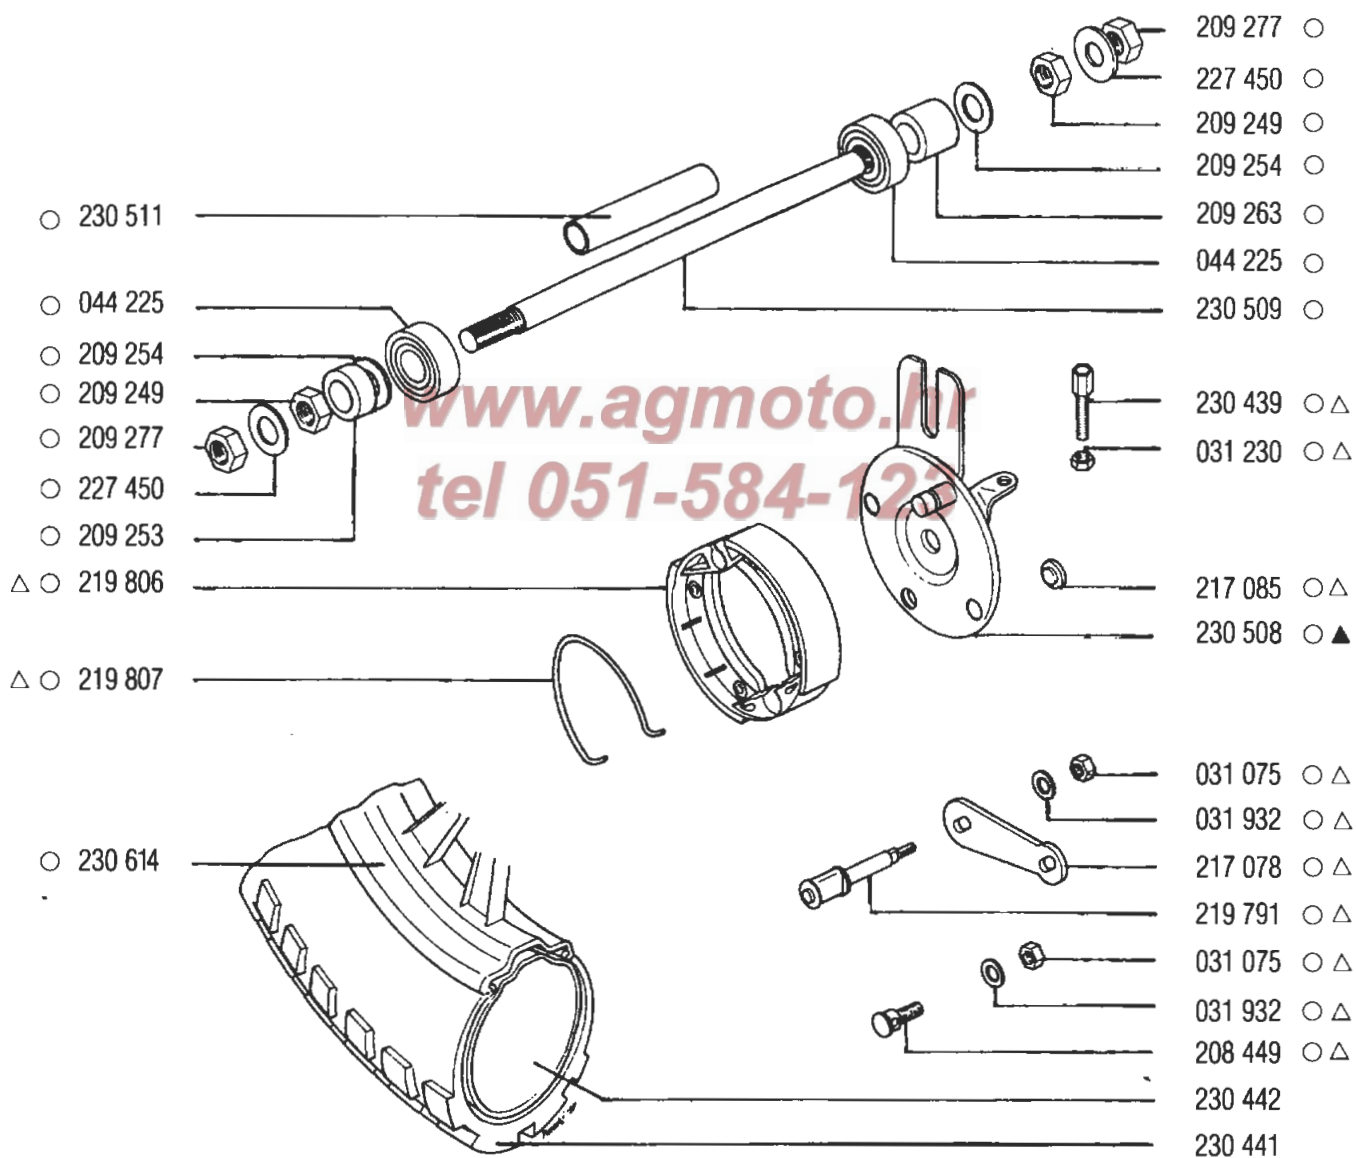

FRONT MAGWHEEL

L

● 230 613