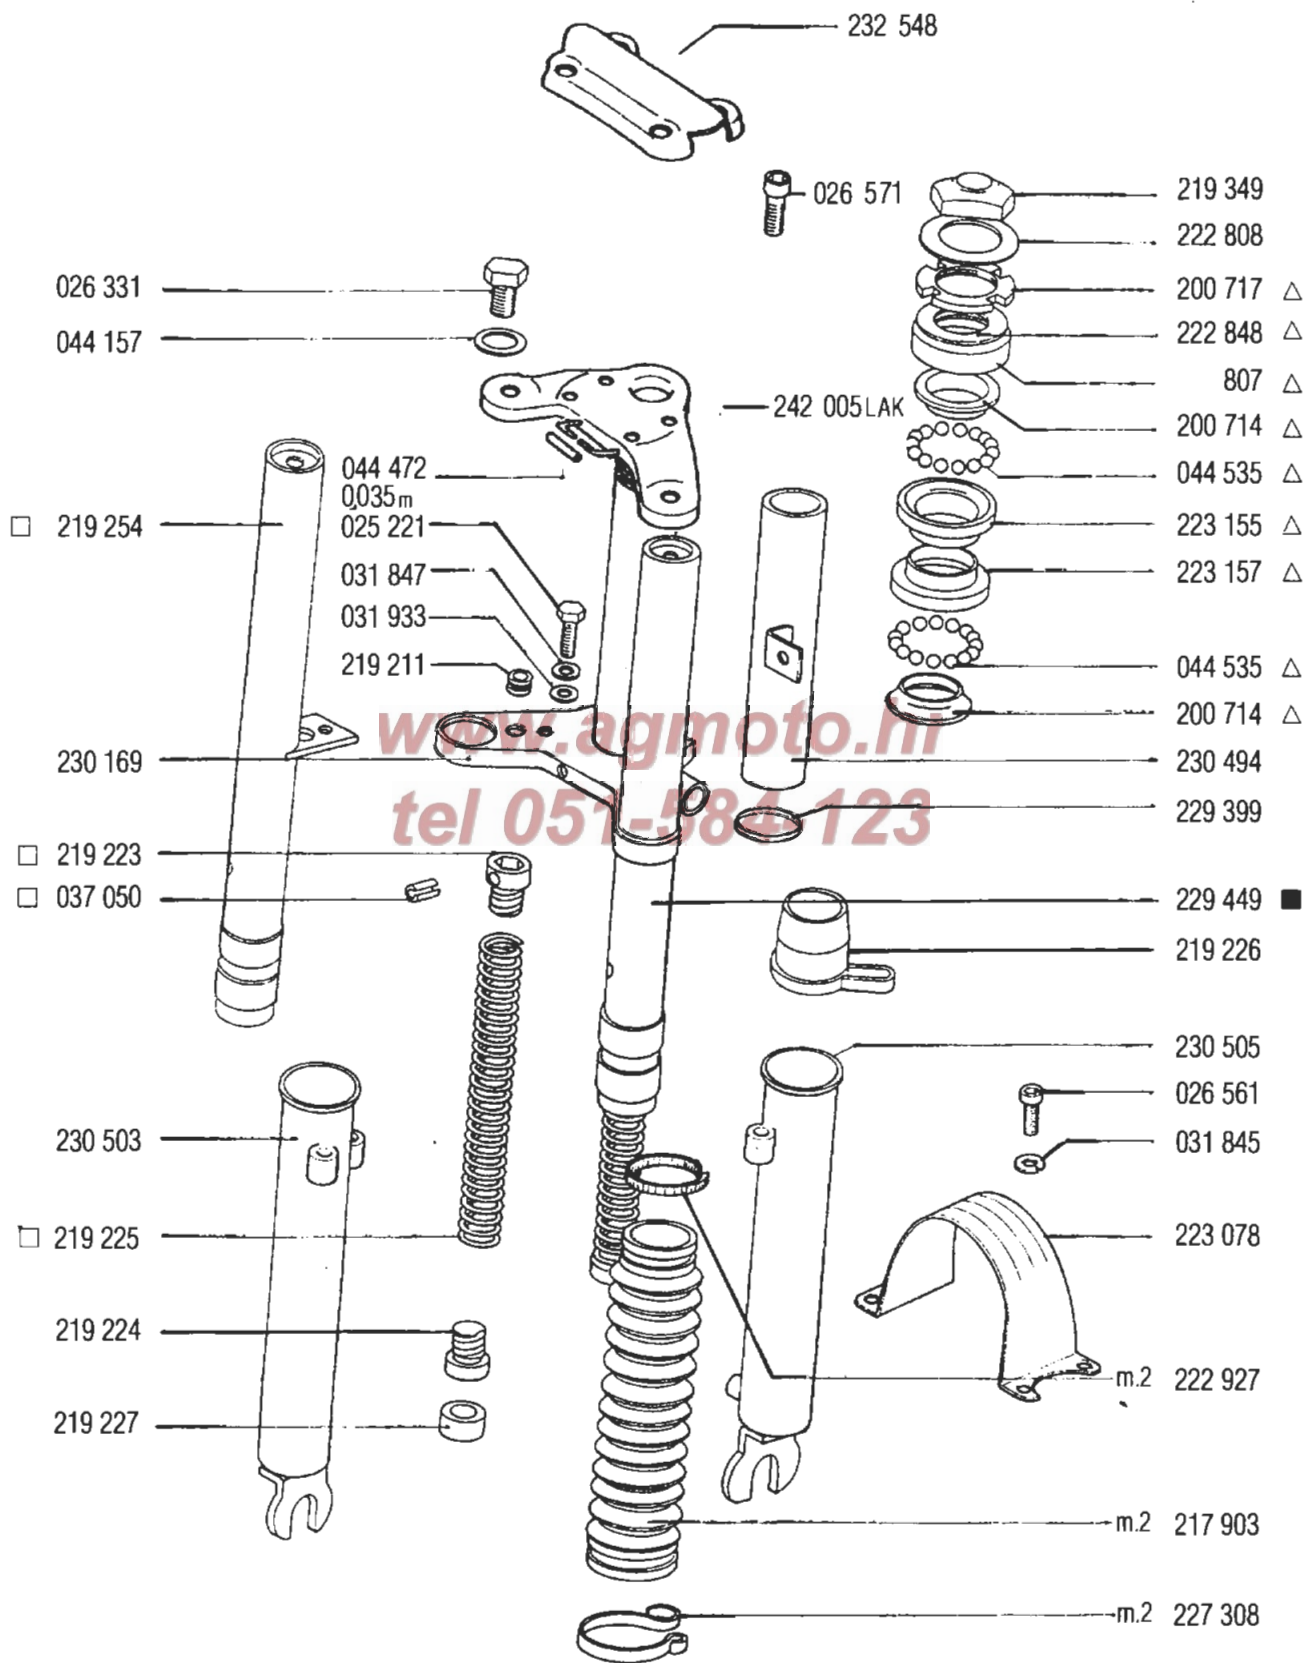

FRONT FORKS

J

▲ 227 470 - set of bearings