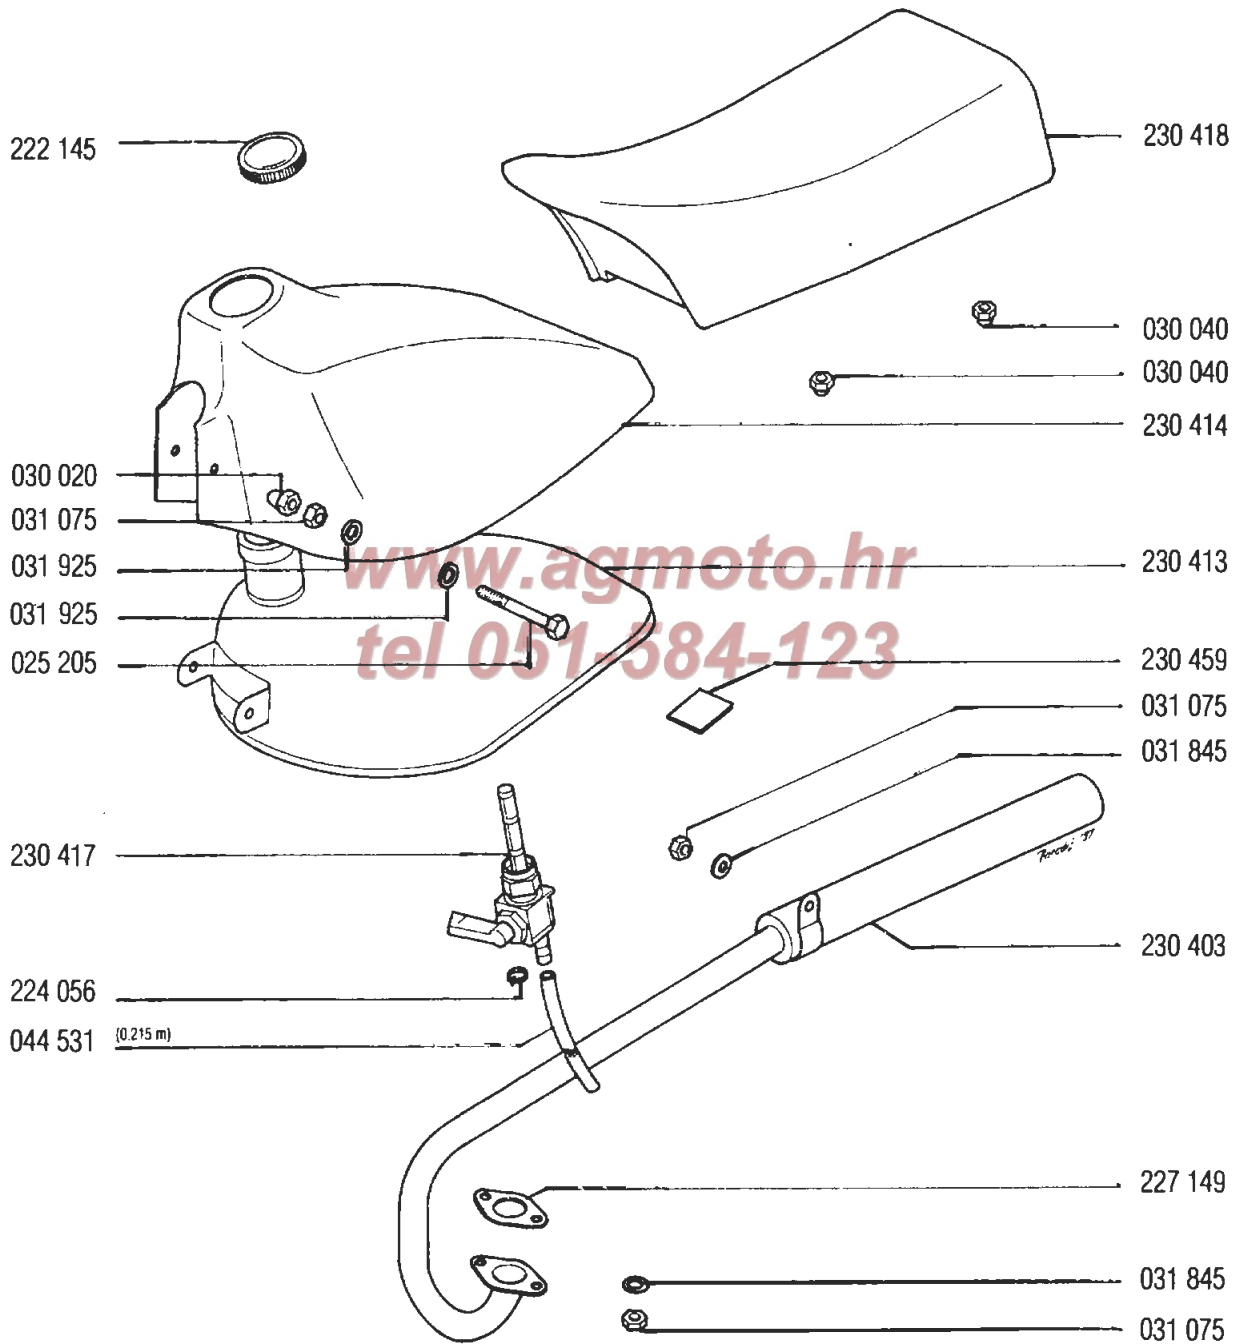

FUEL TANK, SEAT, EXHAUST SYSTEM

G