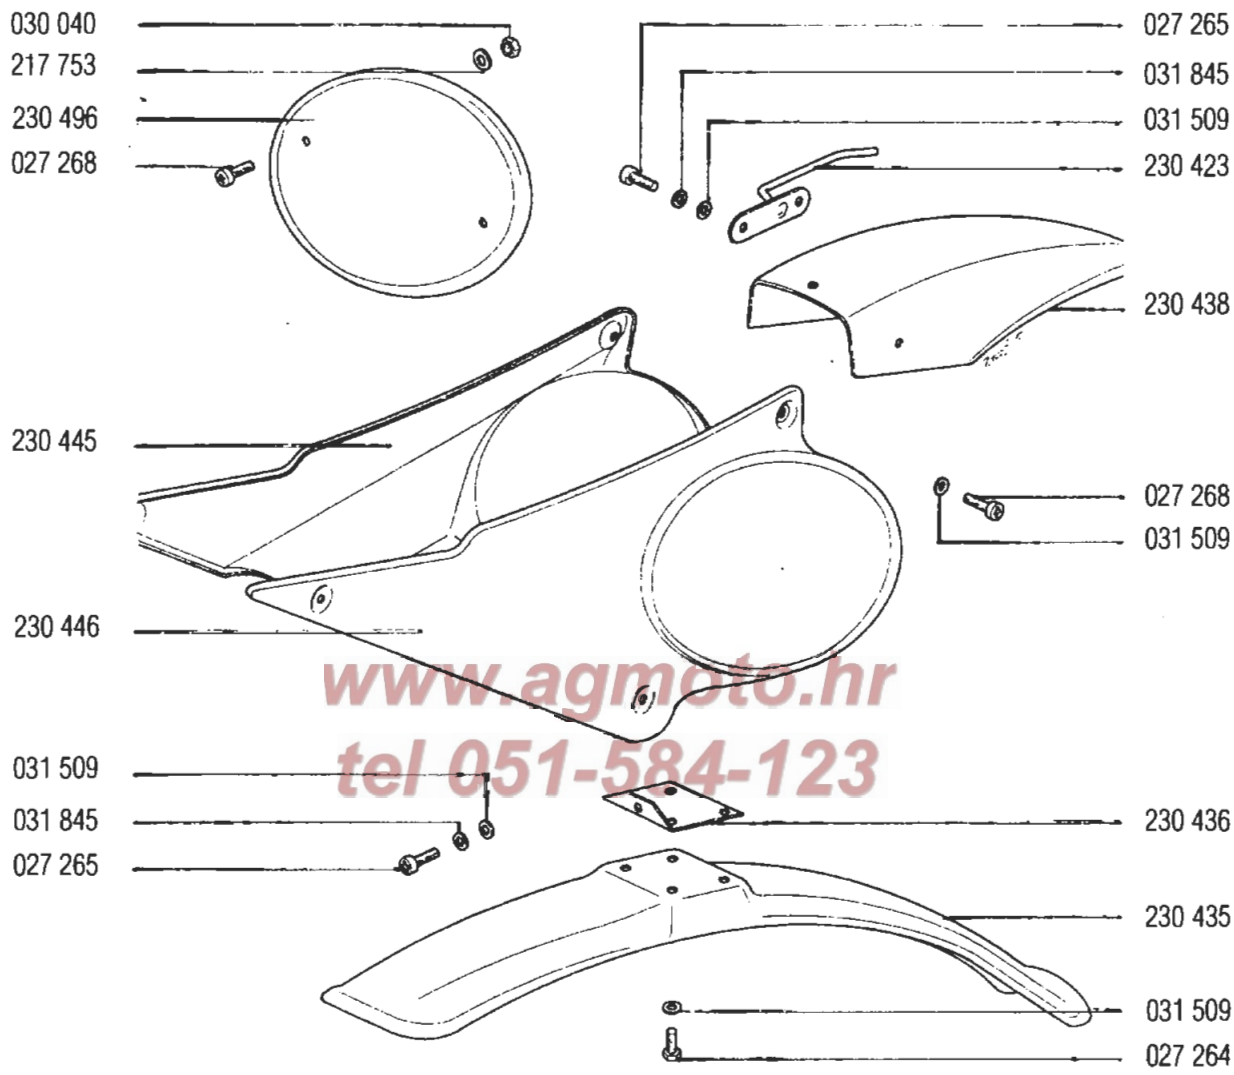

D

MAGNETO ASSEMBLY

E

CARBURETOR, INTAKE MANIFOLD

F

● 230 260

FUEL TANK, SEAT, EXHAUST SYSTEM

G

FRAME, SWING ARM

H

COVERS, FENDERS, DECALS

www.agmoto.hr
tel 051-584-123

230 604 DECALS kpl

FRONT FORKS

J

▲ 227 470 - set of bearings