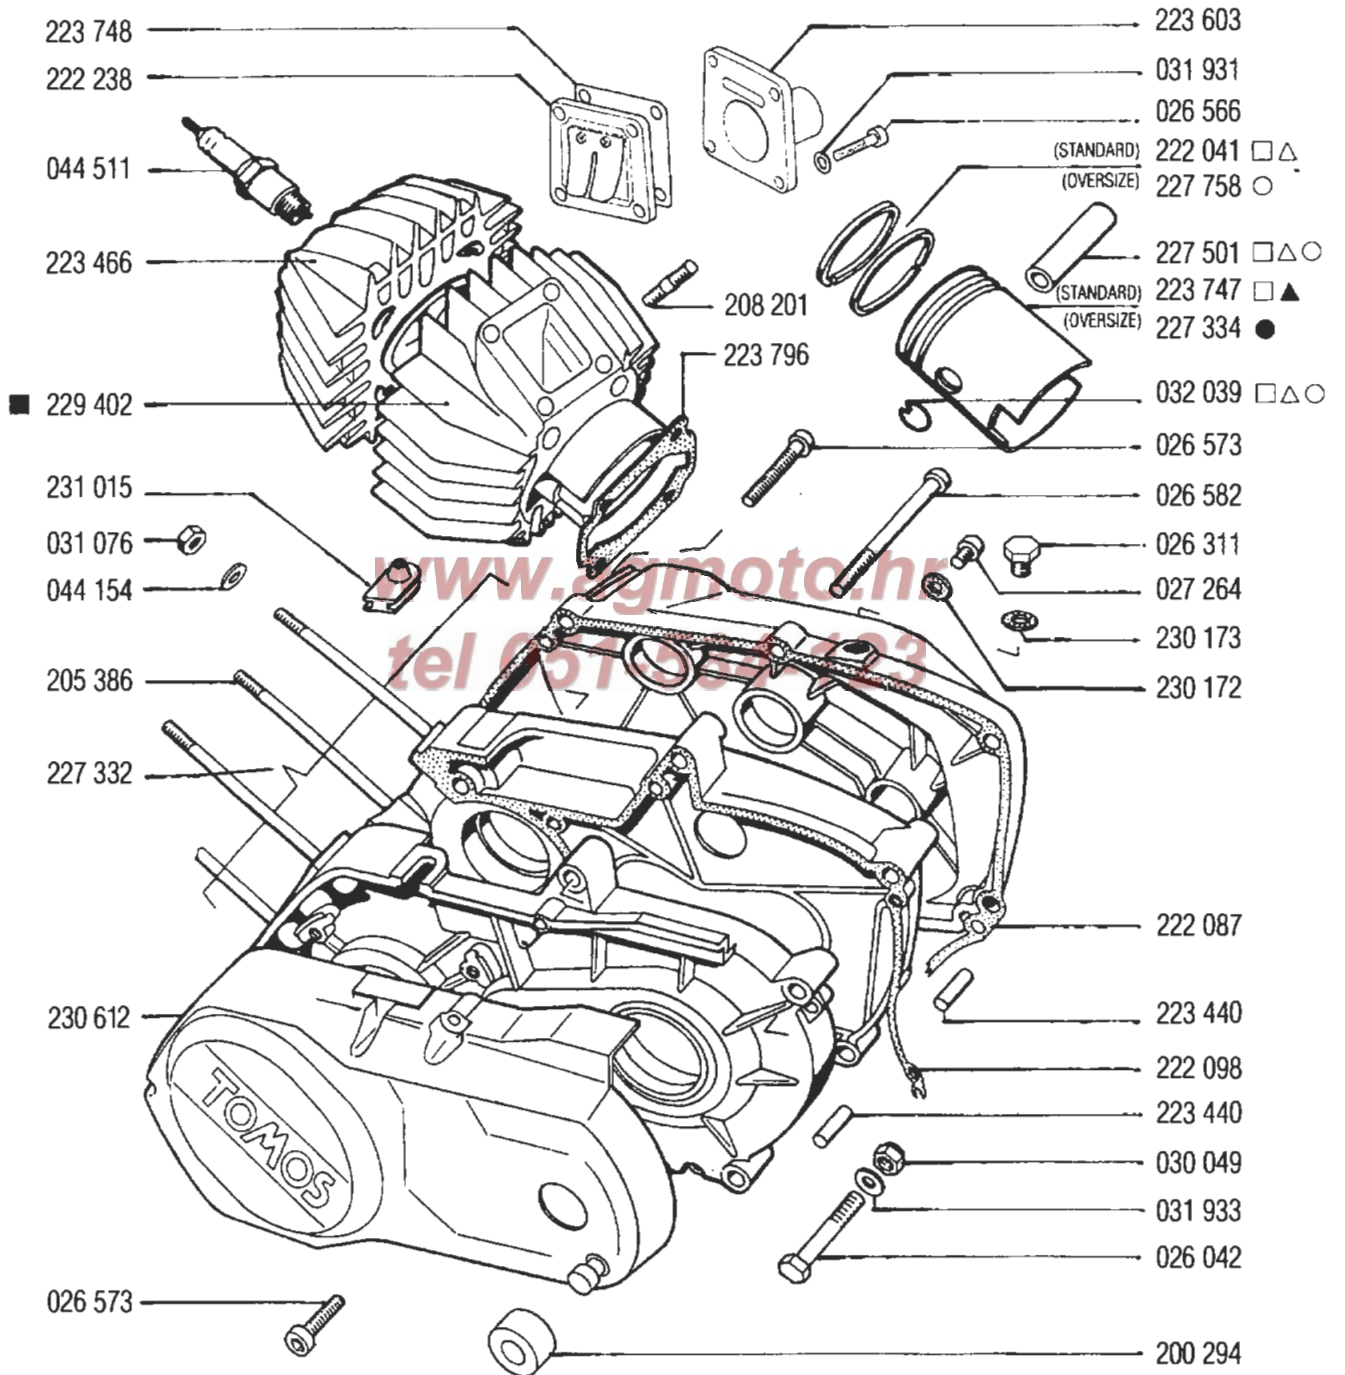

TOMOS

SPARE
PARTS
CATALOGUE

SUPER TOM

www.agmoto.hr
tel: 01-584-123

2001

TOMOS

CRANKCASE, CYLINDER, PISTON

A

230 611 - engine
227 331 - gasket set

CRANKSHAFT, CLUTCH

B

A - 1st speed clutch
 B - 2nd speed clutch

COUNTERSCHAFT, MAINSHAFT

C

△ 222 209 (section D)

STARTER ASSEMBLY