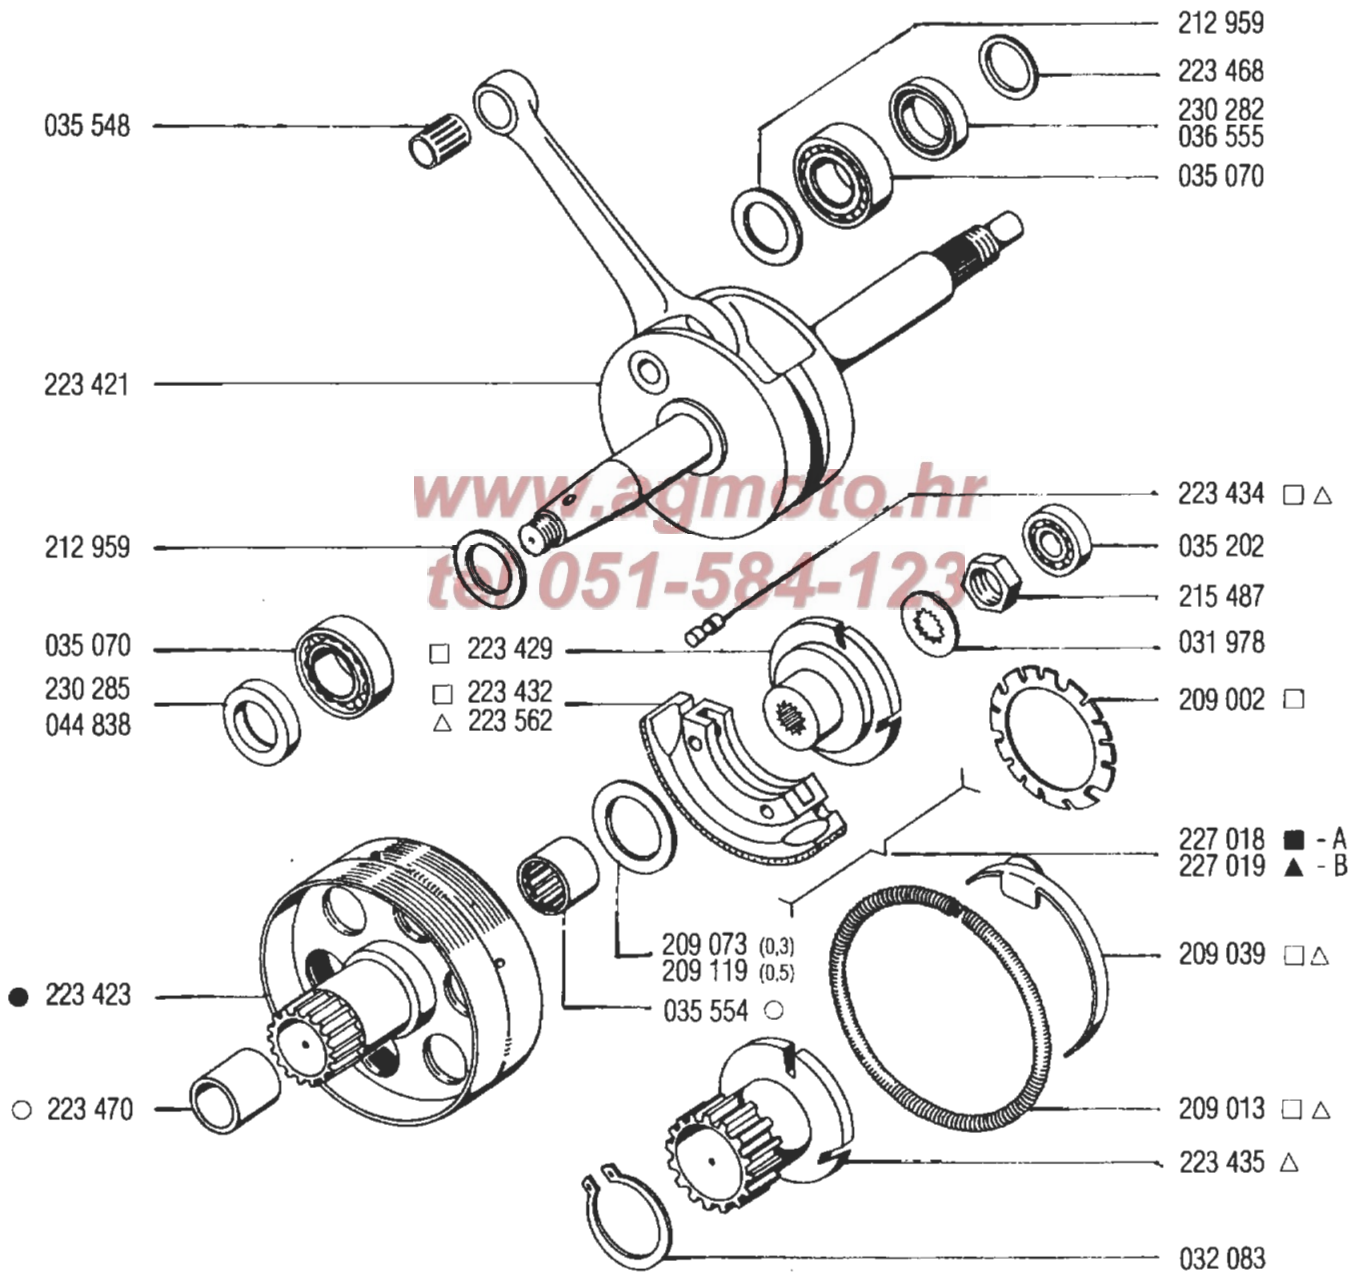

230 611 - engine
227 331 - gasket set

CRANKSHAFT, CLUTCH

B

A - 1st speed clutch
 B - 2nd speed clutch

COUNTERSCHAFT, MAINSHAFT

C

△ 222 209 (section D)

STARTER ASSEMBLY