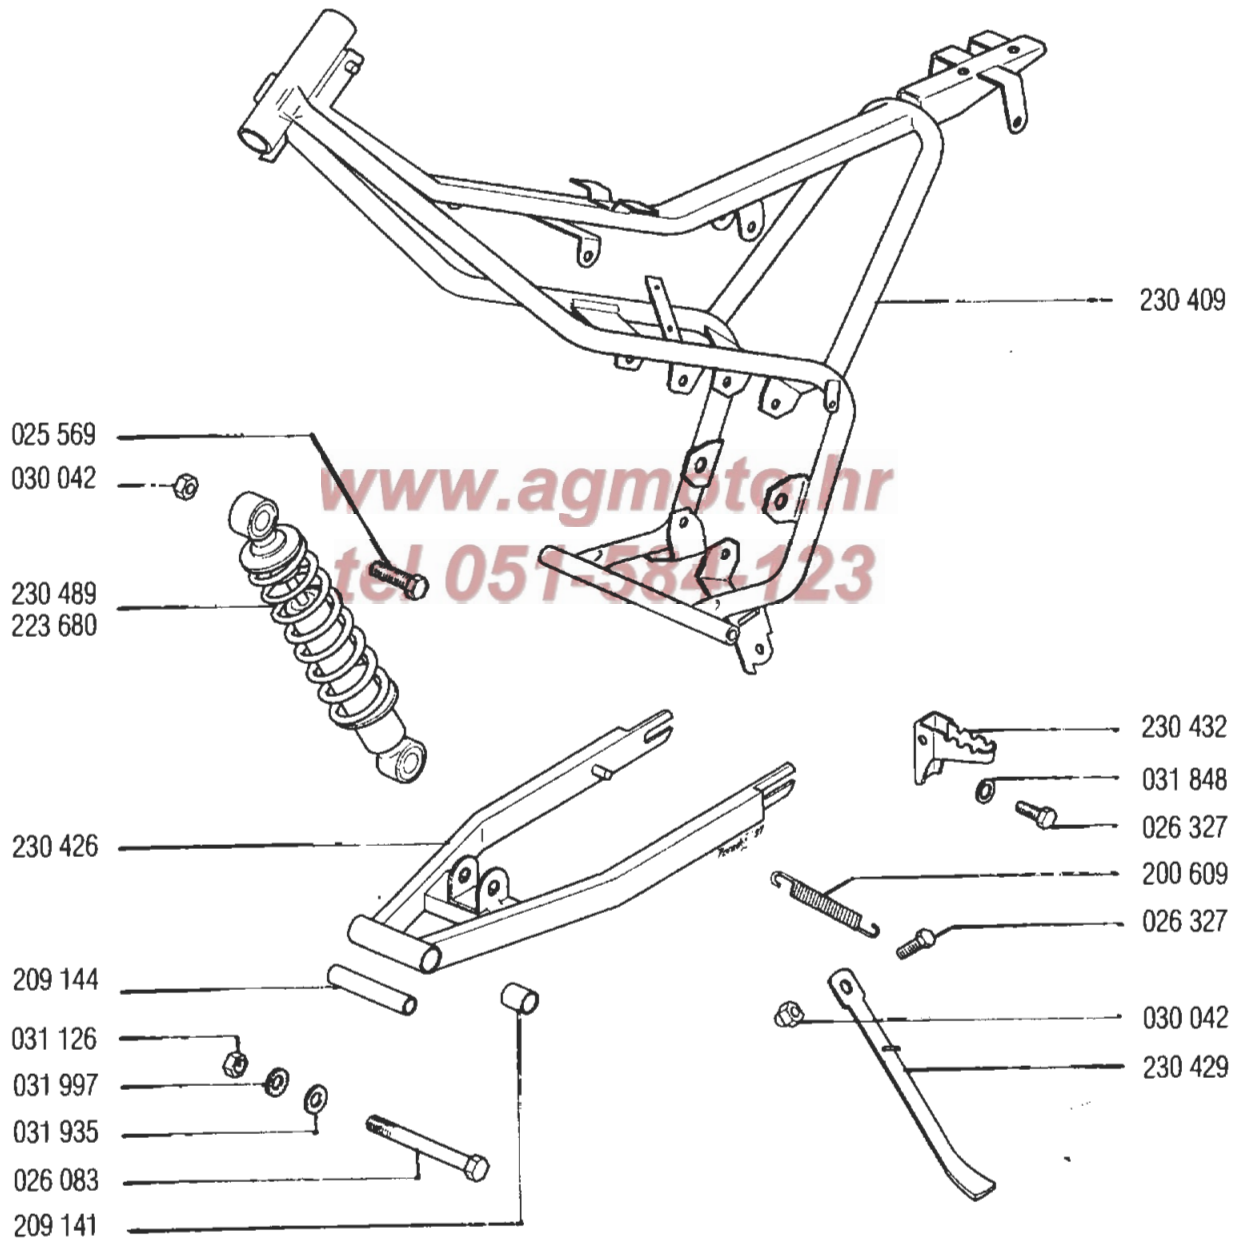

230 611 - engine
227 331 - gasket set

CRANKSHAFT, CLUTCH

B

A - 1st speed clutch
 B - 2nd speed clutch

COUNTERSCHAFT, MAINSHAFT

C

△ 222 209 (section D)

STARTER ASSEMBLY

D

MAGNETO ASSEMBLY

E

CARBURETOR, INTAKE MANIFOLD

F

● 230 260

FUEL TANK, SEAT, EXHAUST SYSTEM

G

FRAME, SWING ARM

H

COVERS, FENDERS, DECALS

www.agmoto.hr
tel 051-584-123

230 604 DECALS kpl

FRONT FORKS

J

▲ 227 470 - set of bearings