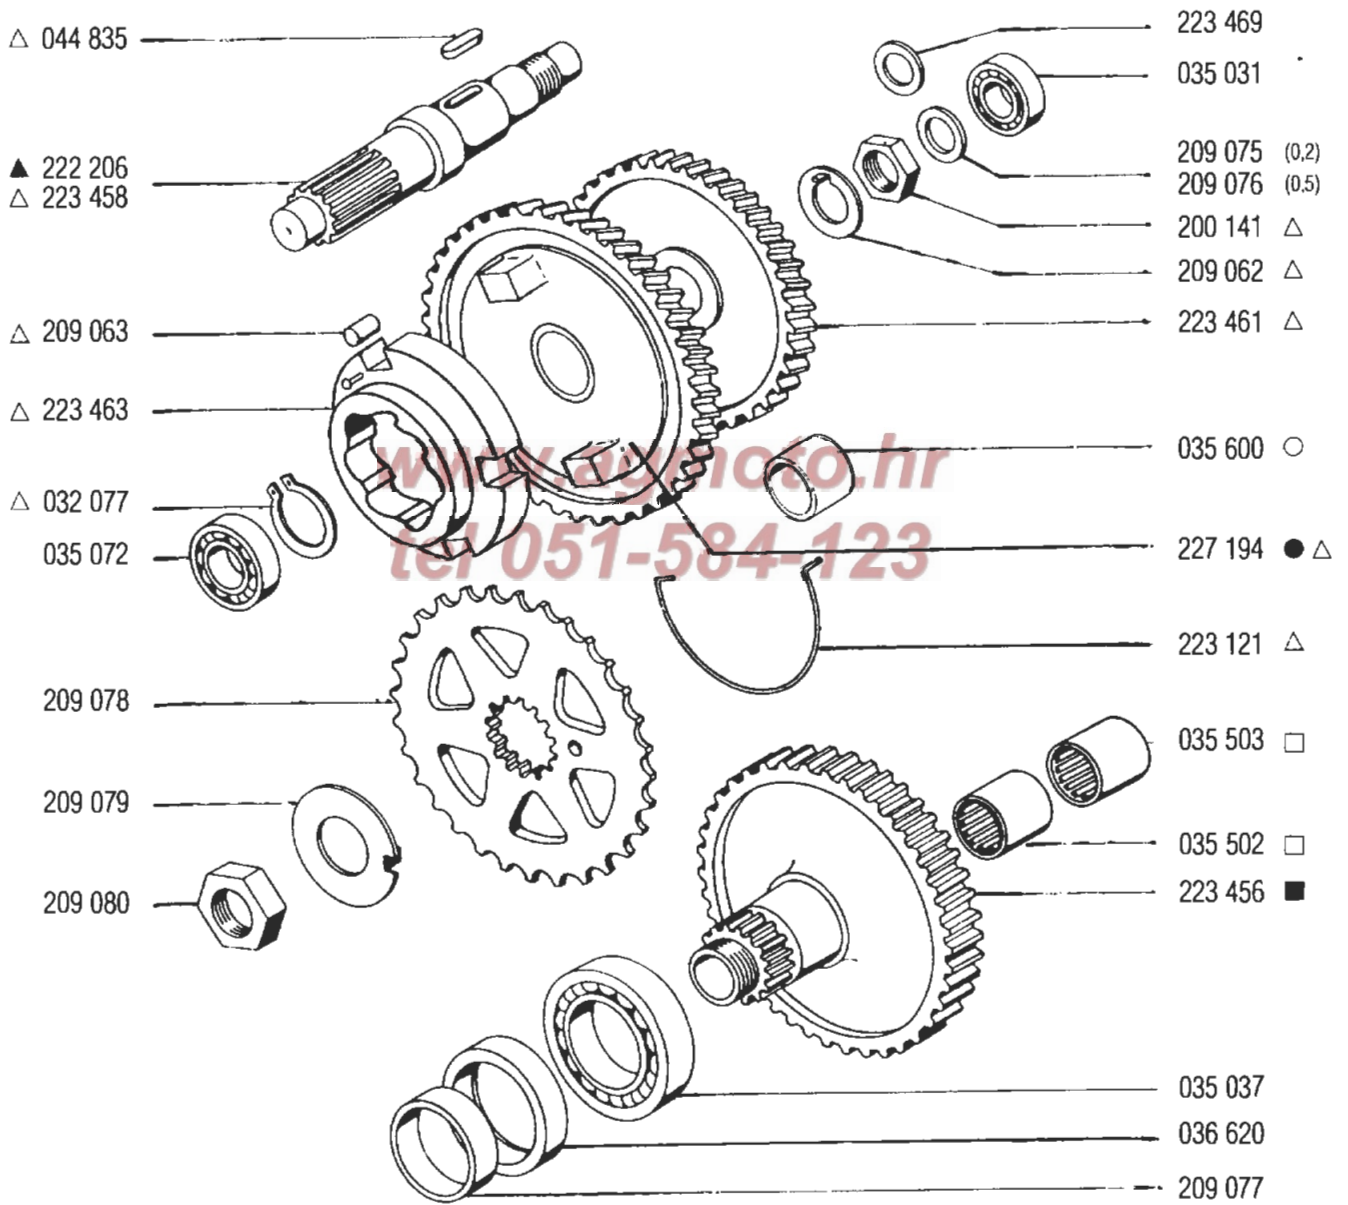

230 611 - engine
227 331 - gasket set

CRANKSHAFT, CLUTCH

B

A - 1st speed clutch
 B - 2nd speed clutch

COUNTERSCHAFT, MAINSHAFT

C

△ 222 209 (section D)

STARTER ASSEMBLY