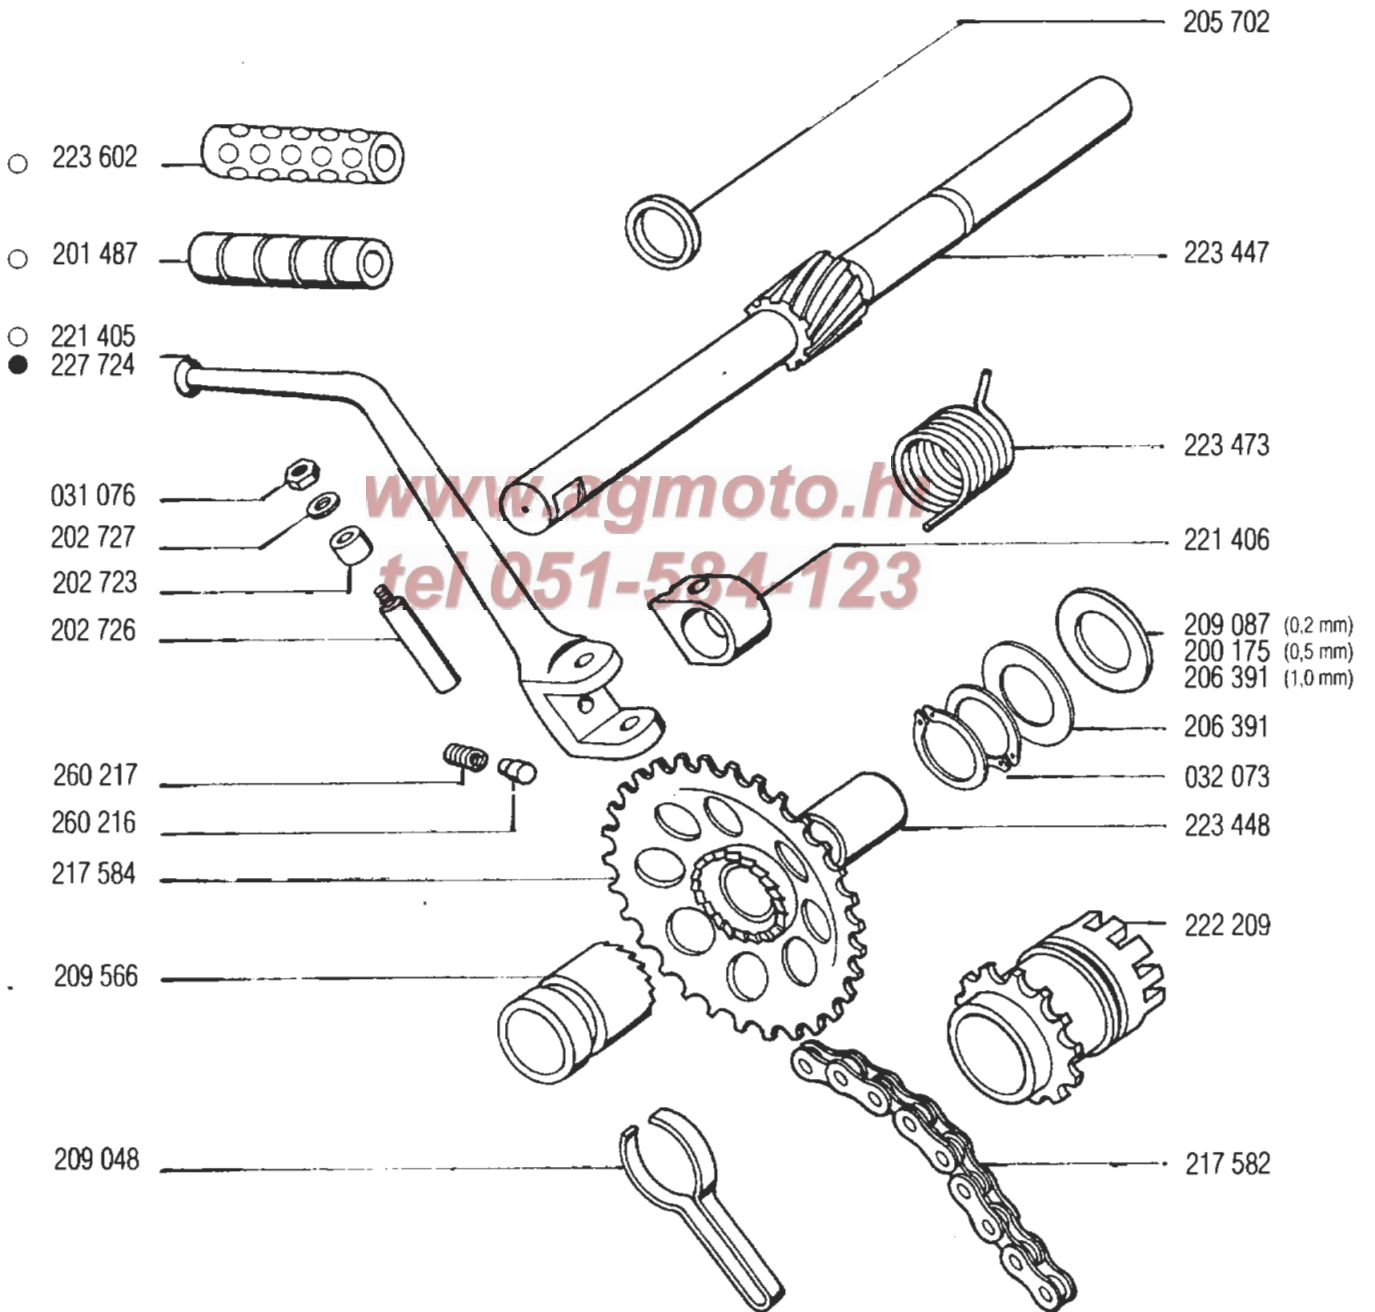

STARTER ASSEMBLY

D